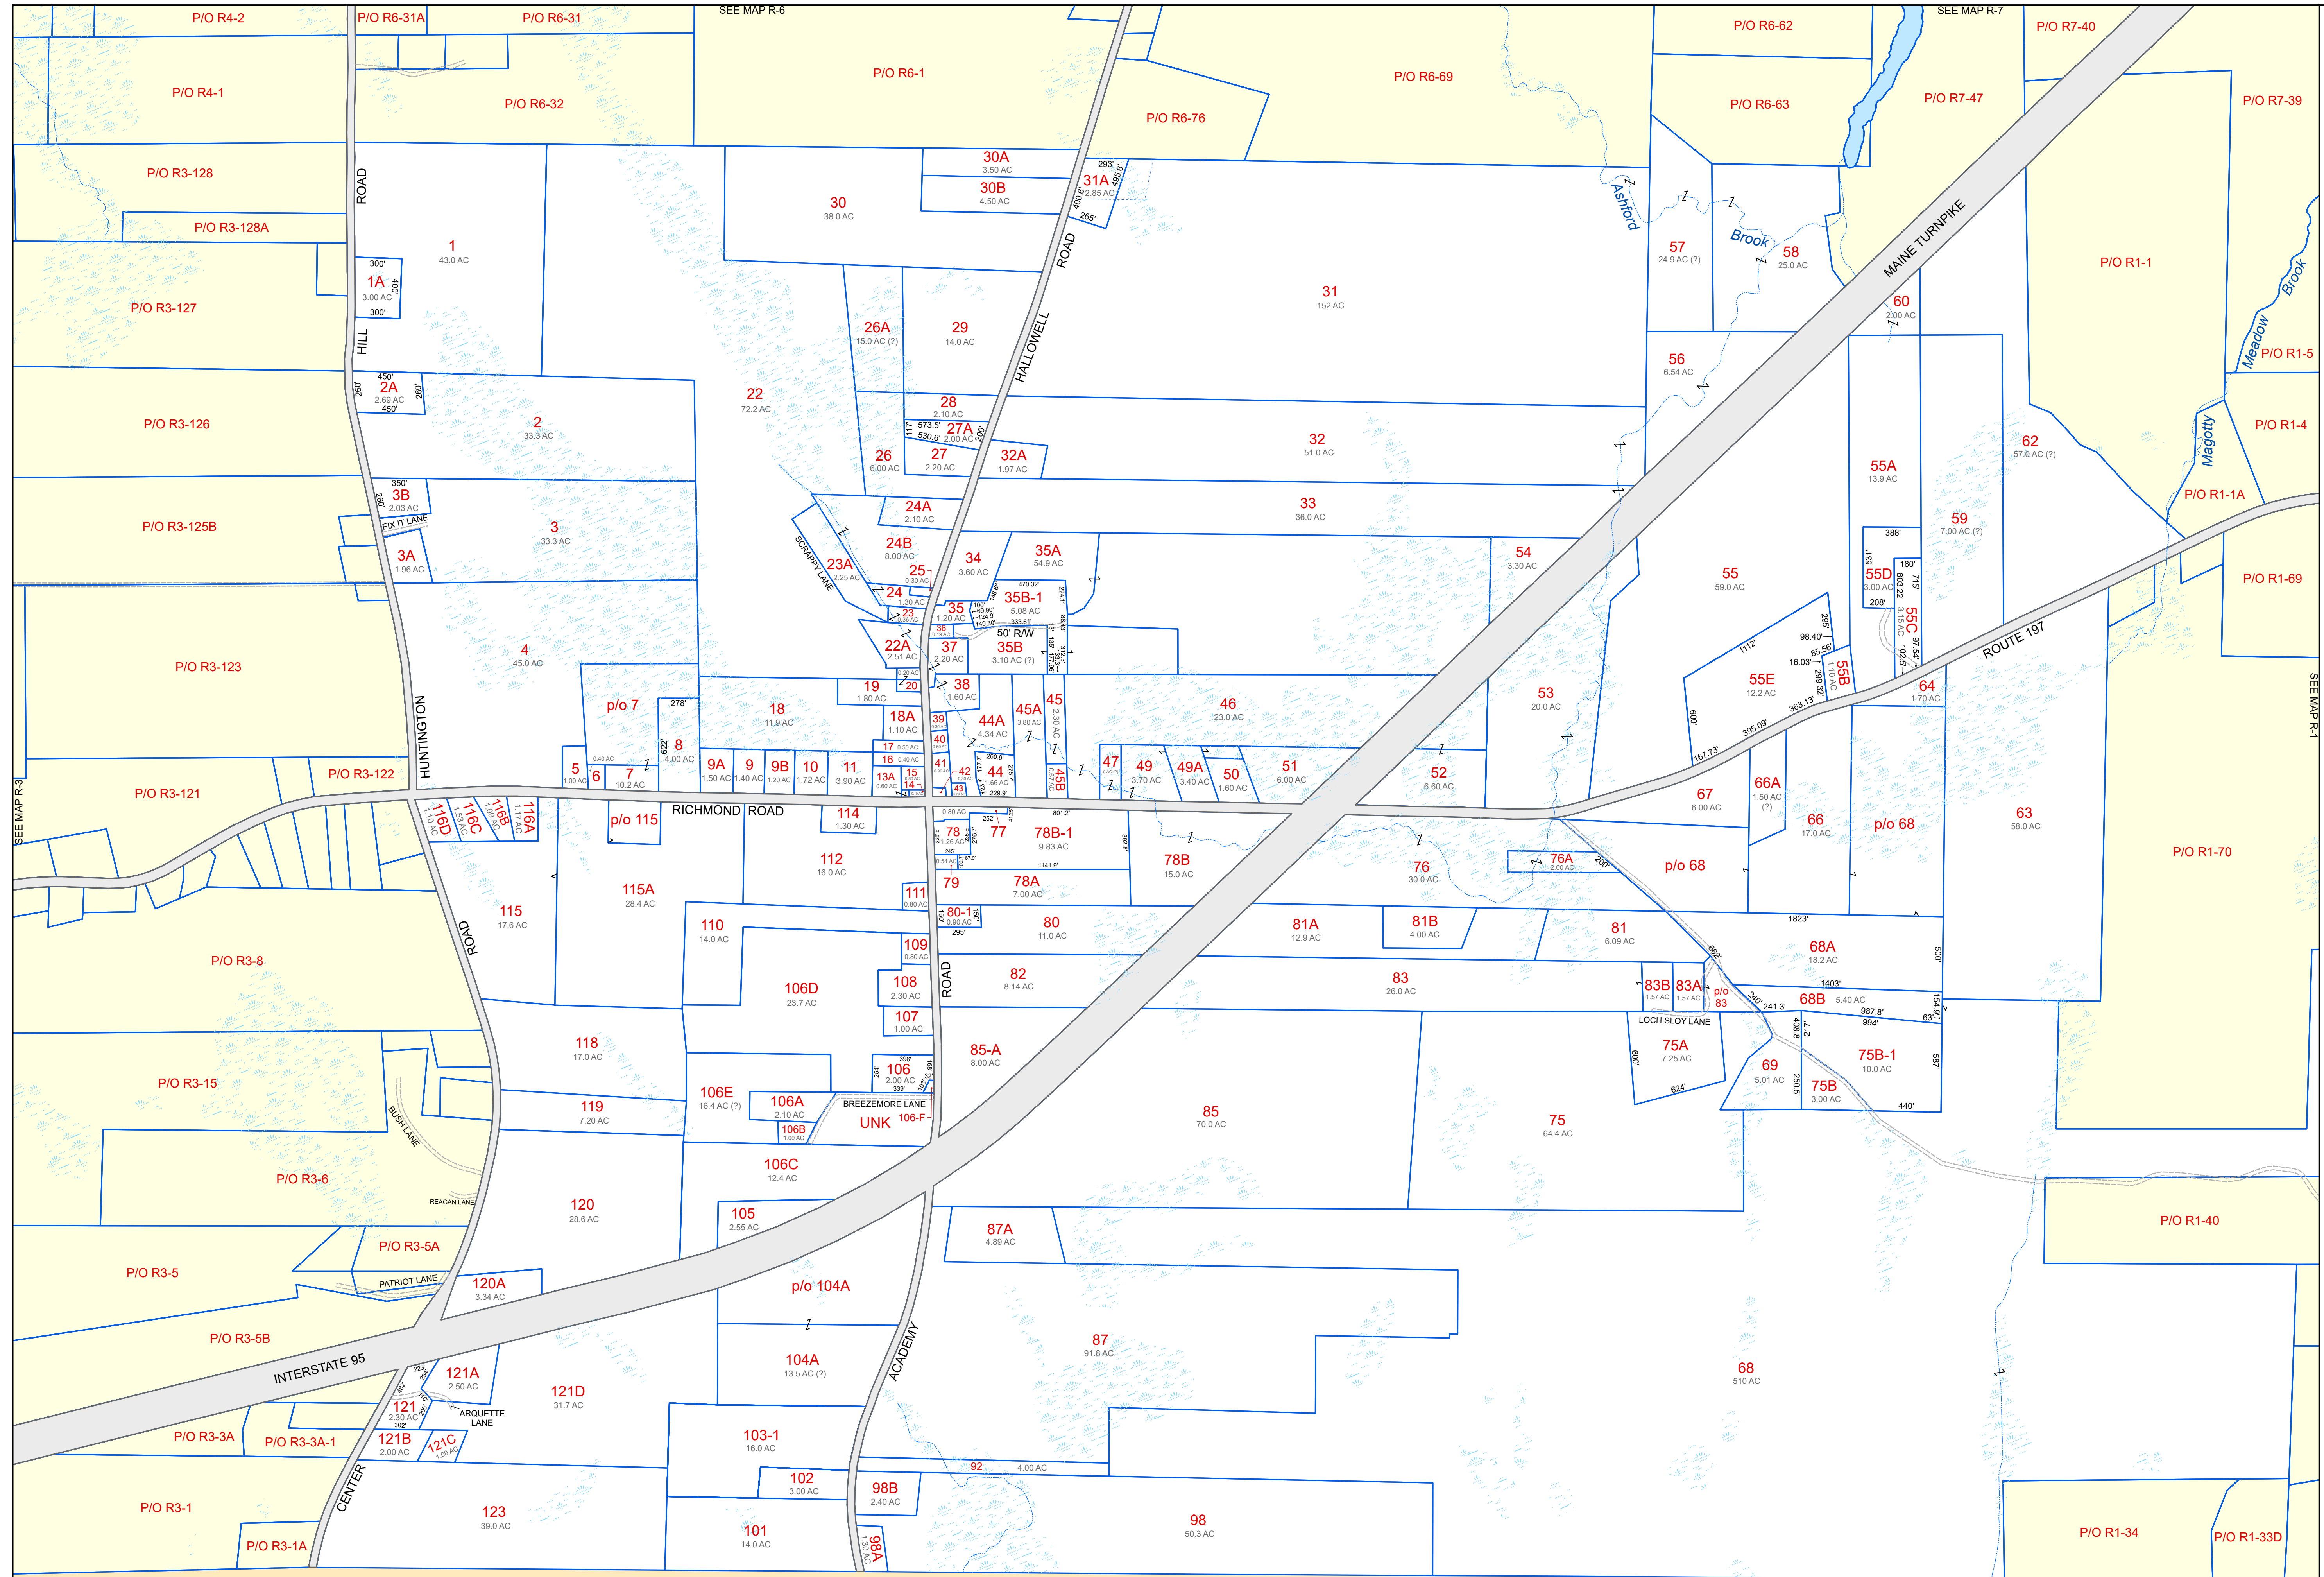

PROPERTY MAPS
**Tax Map
R2**
LITCHFIELD
Kennebec County, ME

LEGEND

- PROPERTY LINE
- ROADWAY
- PRIVATE RIGHT-OF-WAY
- HISTORIC/SUBDIVISION LINE
- EASEMENT
- STREAMS
- PARCEL HOOK
- PARCEL ID NUMBER
- SURVEY DIMENSION (FEET)
- ASSESSED ACREAGE
- SURVEY LOT NUMBER
- HYDROLOGY
- WETLANDS

The information on this map is for assessment purposes only, is not a legal survey, and is not intended to be used for conveyance.

SCALE: 1 in = 500 ft

Original map created by John E. O'Donnell & Associates, Inc.
Map updated by LatLong Logic, LLC

Assessment date: April 1, 2025
Print date: 4/29/2026

Litchfield Assessor's Office
2400 Hallowell Road
Litchfield, Maine 04350
(207) 268-4721

BOWDOIN