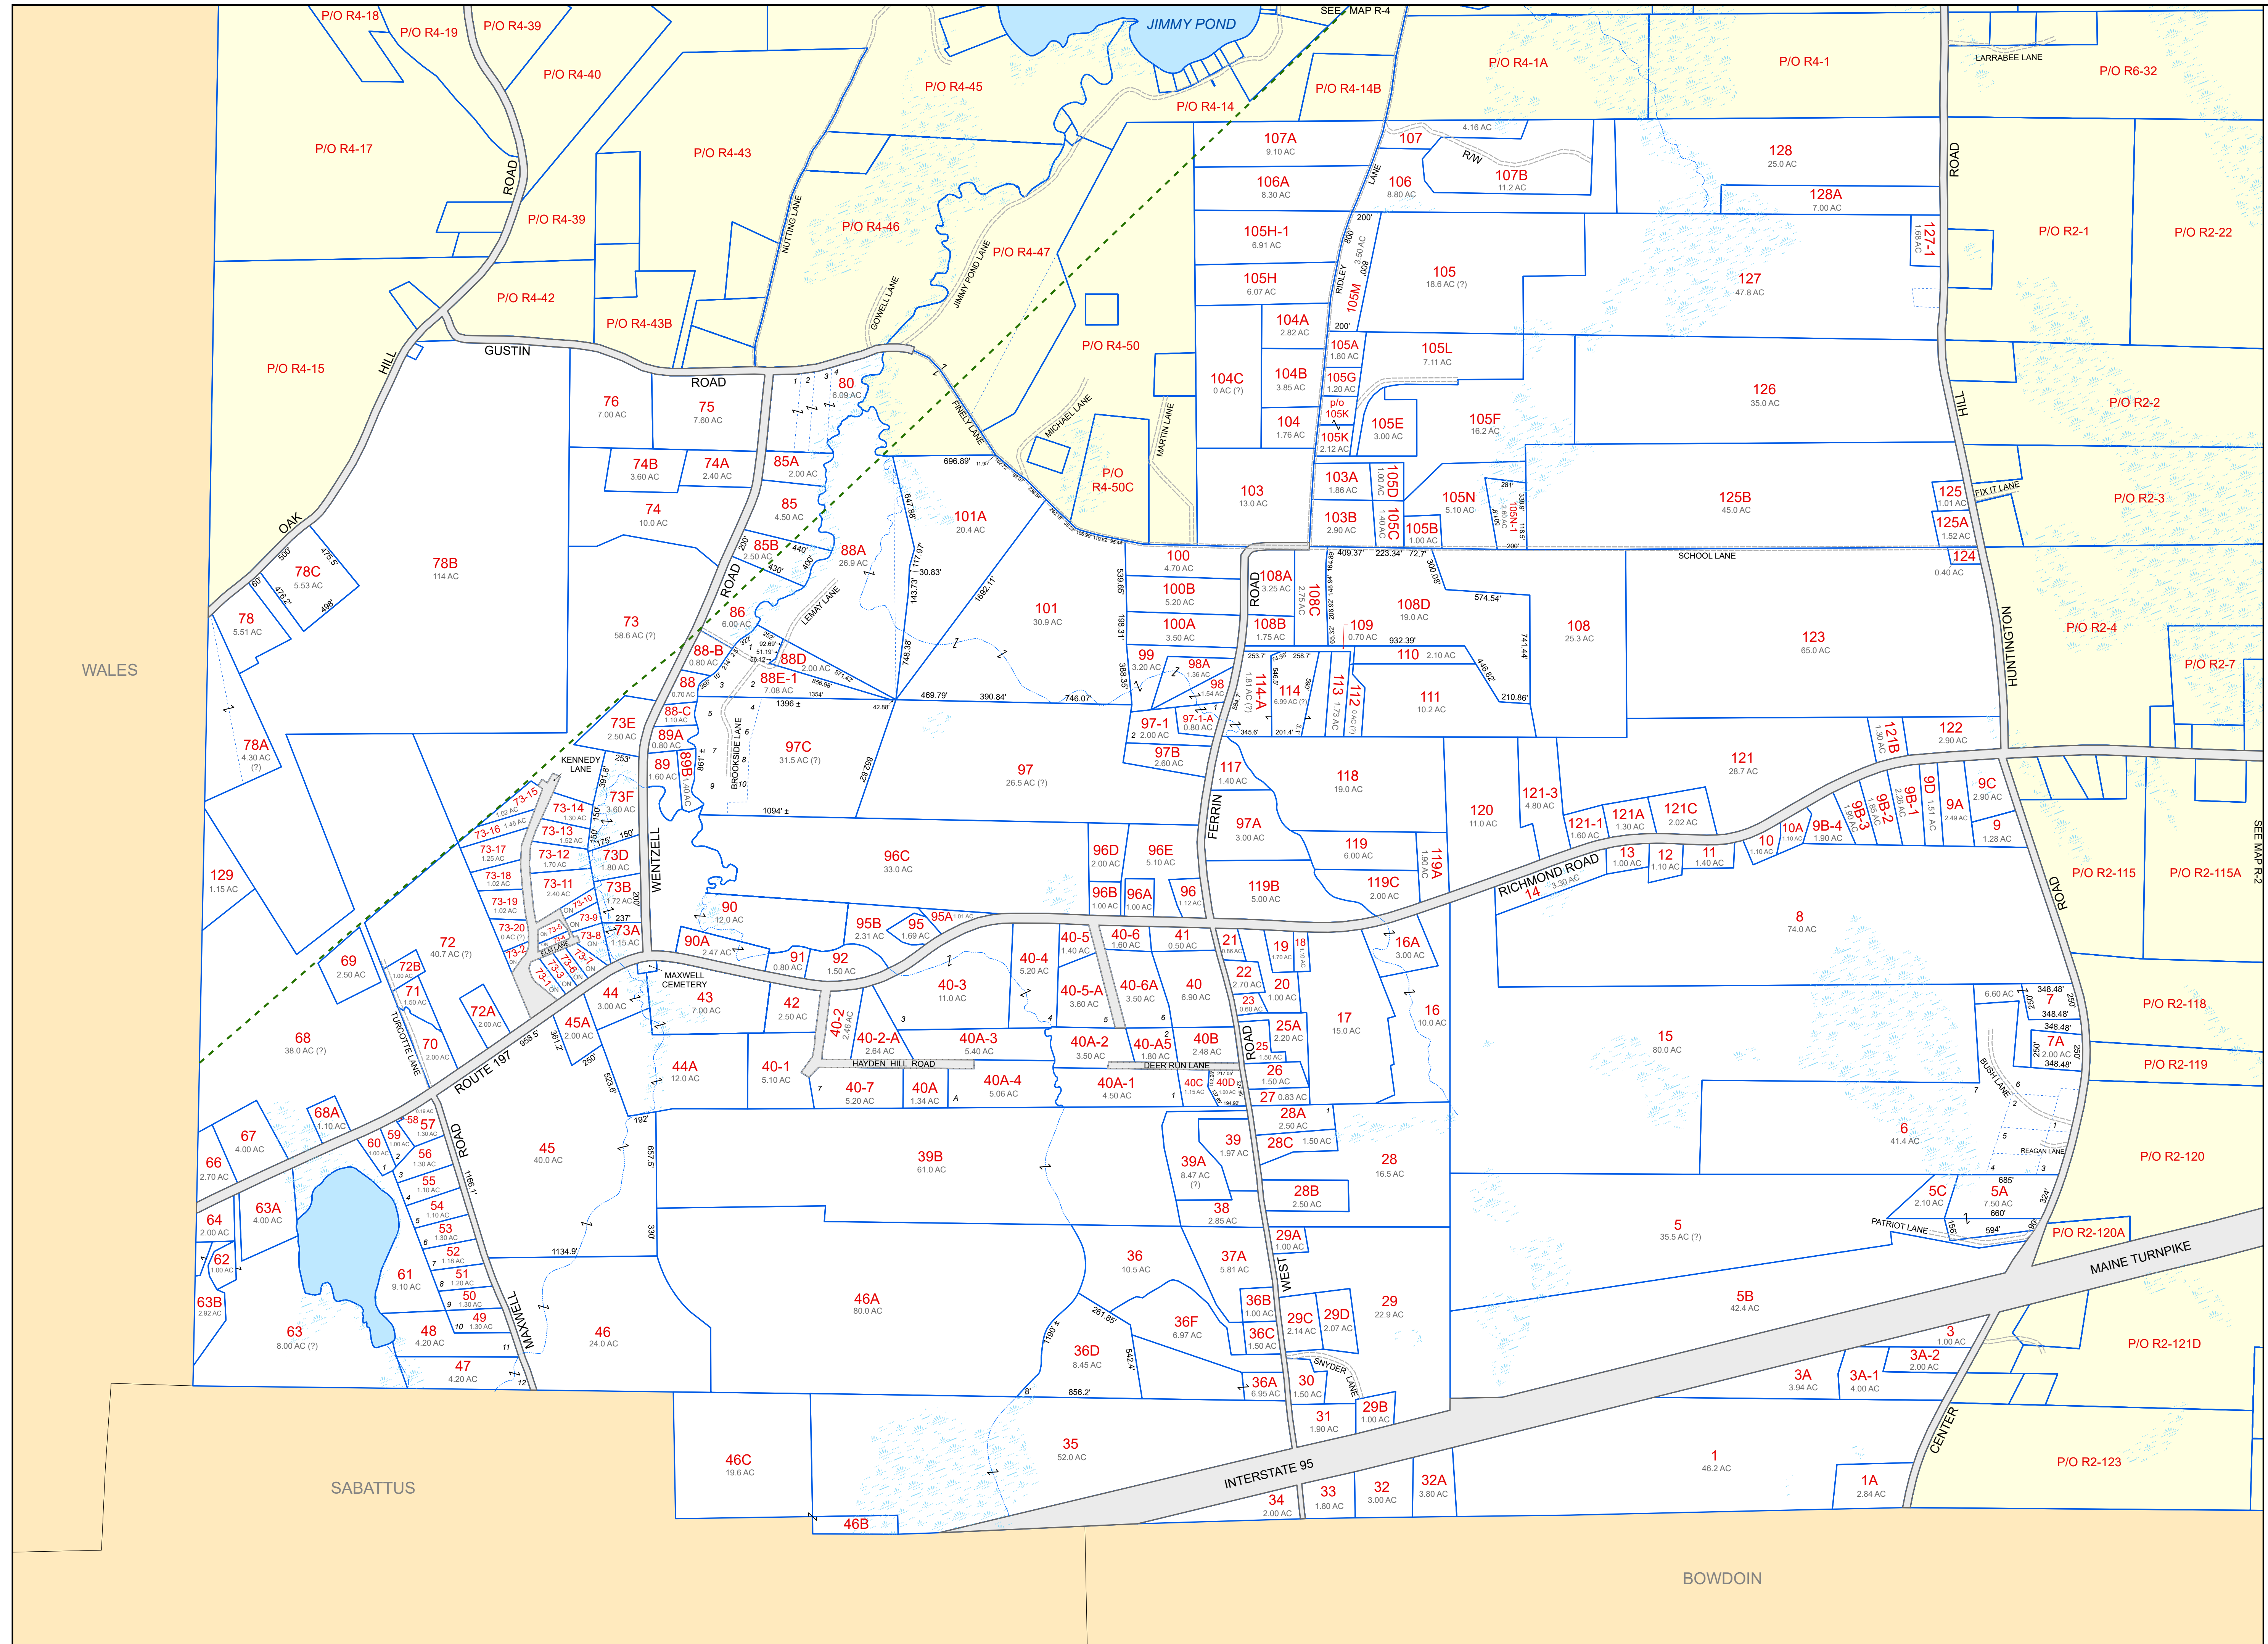

PROPERTY MAPS
**Tax Map
R3**
LITCHFIELD
Kennebec County, ME

LEGEND

- PROPERTY LINE
- ROADWAY
- PRIVATE RIGHT-OF-WAY
- HISTORIC/SUBDIVISION LINE
- EASEMENT
- STREAMS
- PARCEL HOOK
- 2-1 PARCEL ID NUMBER
- 150' SURVEY DIMENSION (FEET)
- 1.25 AC ASSESSED ACREAGE
- 1 SURVEY LOT NUMBER
- HYDROLOGY
- WETLANDS

The information on this map is for assessment purposes only, is not a legal survey, and is not intended to be used for conveyance.

SCALE: 1 in = 500 ft

Original map created by John E. O'Donnell & Associates, Inc.
Map updated by LatLong Logic, LLC

Assessment date: April 1, 2025
Print date: 4/29/2026

Litchfield Assessor's Office
2400 Hollowell Road
Litchfield, Maine 04350
(207) 268-4721

R3

WALES

SABATTUS

BOWDOIN