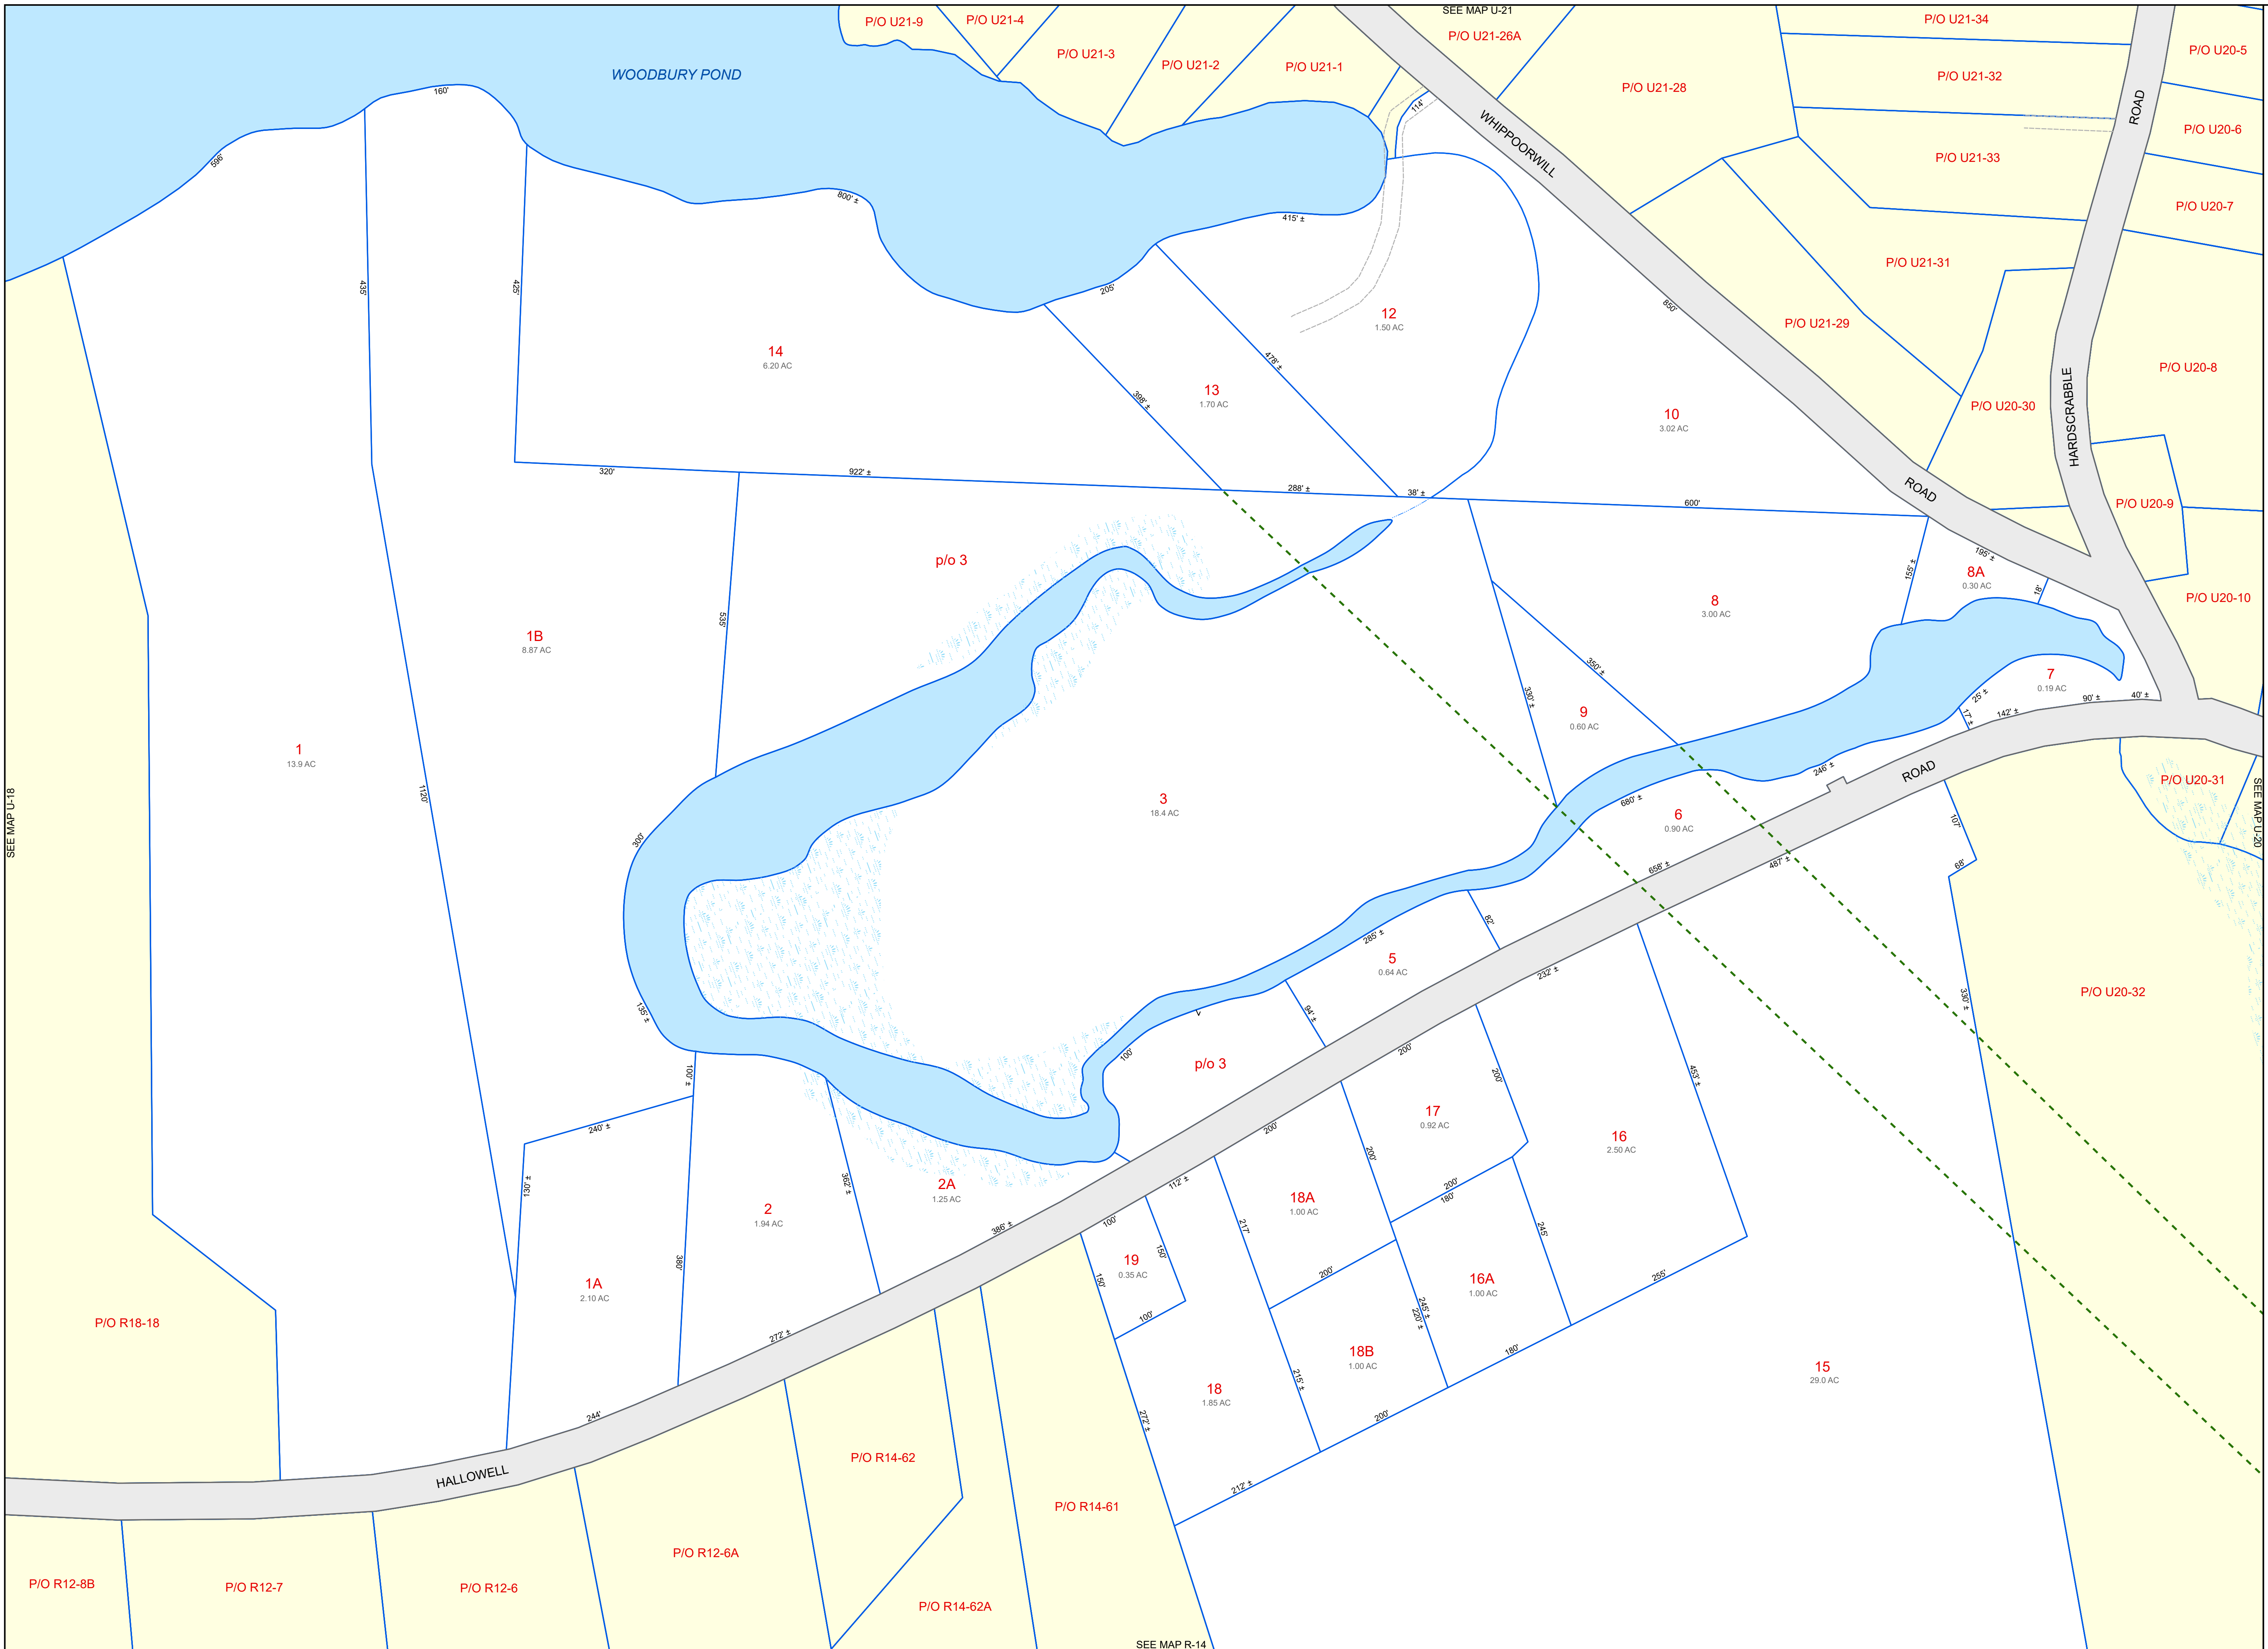

PROPERTY MAPS
Tax Map U19
LITCHFIELD
Kennebec County, ME

LEGEND

- PROPERTY LINE
- ROADWAY
- PRIVATE RIGHT-OF-WAY
- HISTORIC/SUBDIVISION LINE
- EASEMENT
- STREAMS
- PARCEL HOOK
- PARCEL ID NUMBER
- SURVEY DIMENSION (FEET)
- ASSESSED ACREAGE
- SURVEY LOT NUMBER
- HYDROLOGY
- WETLANDS

The information on this map is for assessment purposes only, is not a legal survey, and is not intended to be used for conveyance.

SCALE: 1 in = 100 ft

Original map created by John E. O'Donnell & Associates, Inc.
Map updated by LatLong Logic, LLC

Assessment date: April 1, 2025
Print date: 4/29/2026

Litchfield Assessor's Office
2400 Hallowell Road
Litchfield, Maine 04350
(207) 268-4721

U19

SEE MAP U-18

SEE MAP R-14