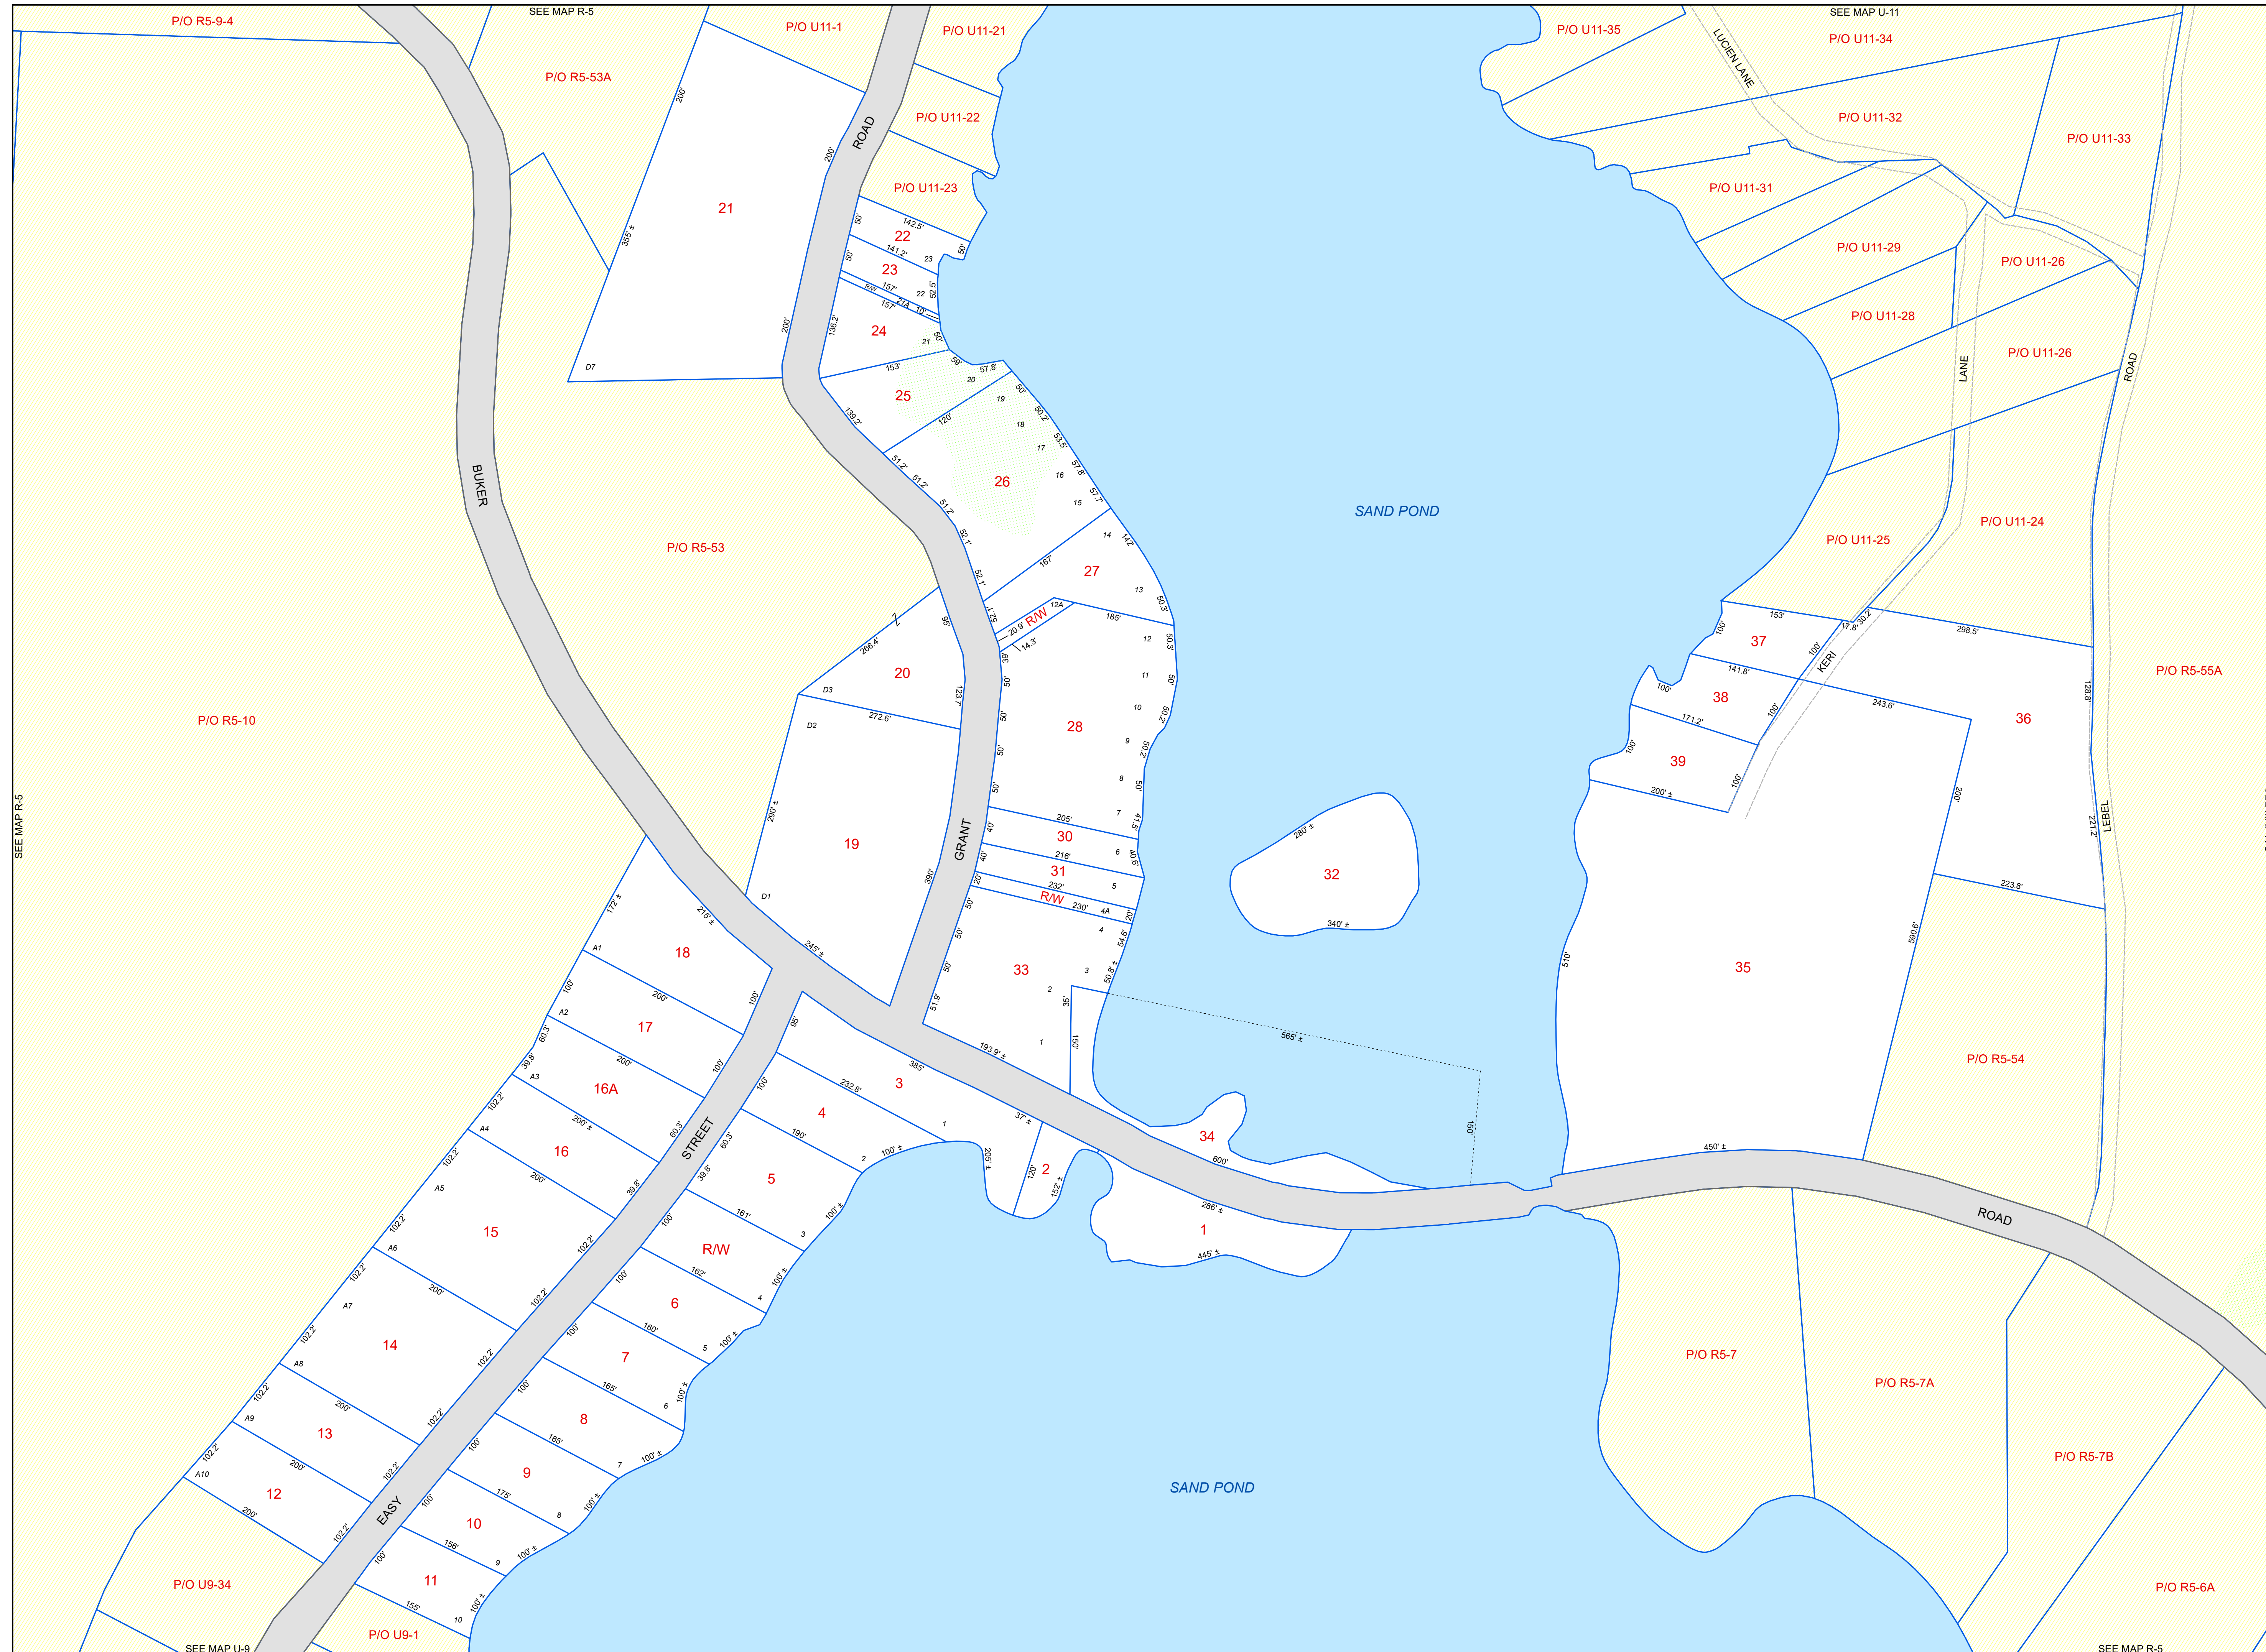

LITCHFIELD

Kennebec County, ME

LEGEND

- PROPERTY LINE
- PUBLIC RIGHT-OF-WAY
- PRIVATE RIGHT-OF-WAY
- HISTORIC/SUBDIVISION LINE
- EASEMENT
- STREAMS
- PARCEL HOOK
- PARCEL ID NUMBER
- SURVEY DIMENSION (FEET)
- SURVEY LOT NUMBER
- HYDROLOGY
- WETLANDS

The information on this map is for assessment purposes only, is not a legal survey, and is not intended to be used for conveyance.

SCALE: 1 in = 100 ft

Original map created by John E. O'Donnell & Associates, Inc. Map updated by LatLong Logic, LLC (April 2021)

Print Date: 11/19/2021

Litchfield Assessor's Office
2400 Hallowell Road
Litchfield, Maine 04350
(207) 268-4721

Tax Map U10

SEE MAP R-5

SEE MAP R-5

SEE MAP U-11

SEE MAP U-9

SEE MAP R-5