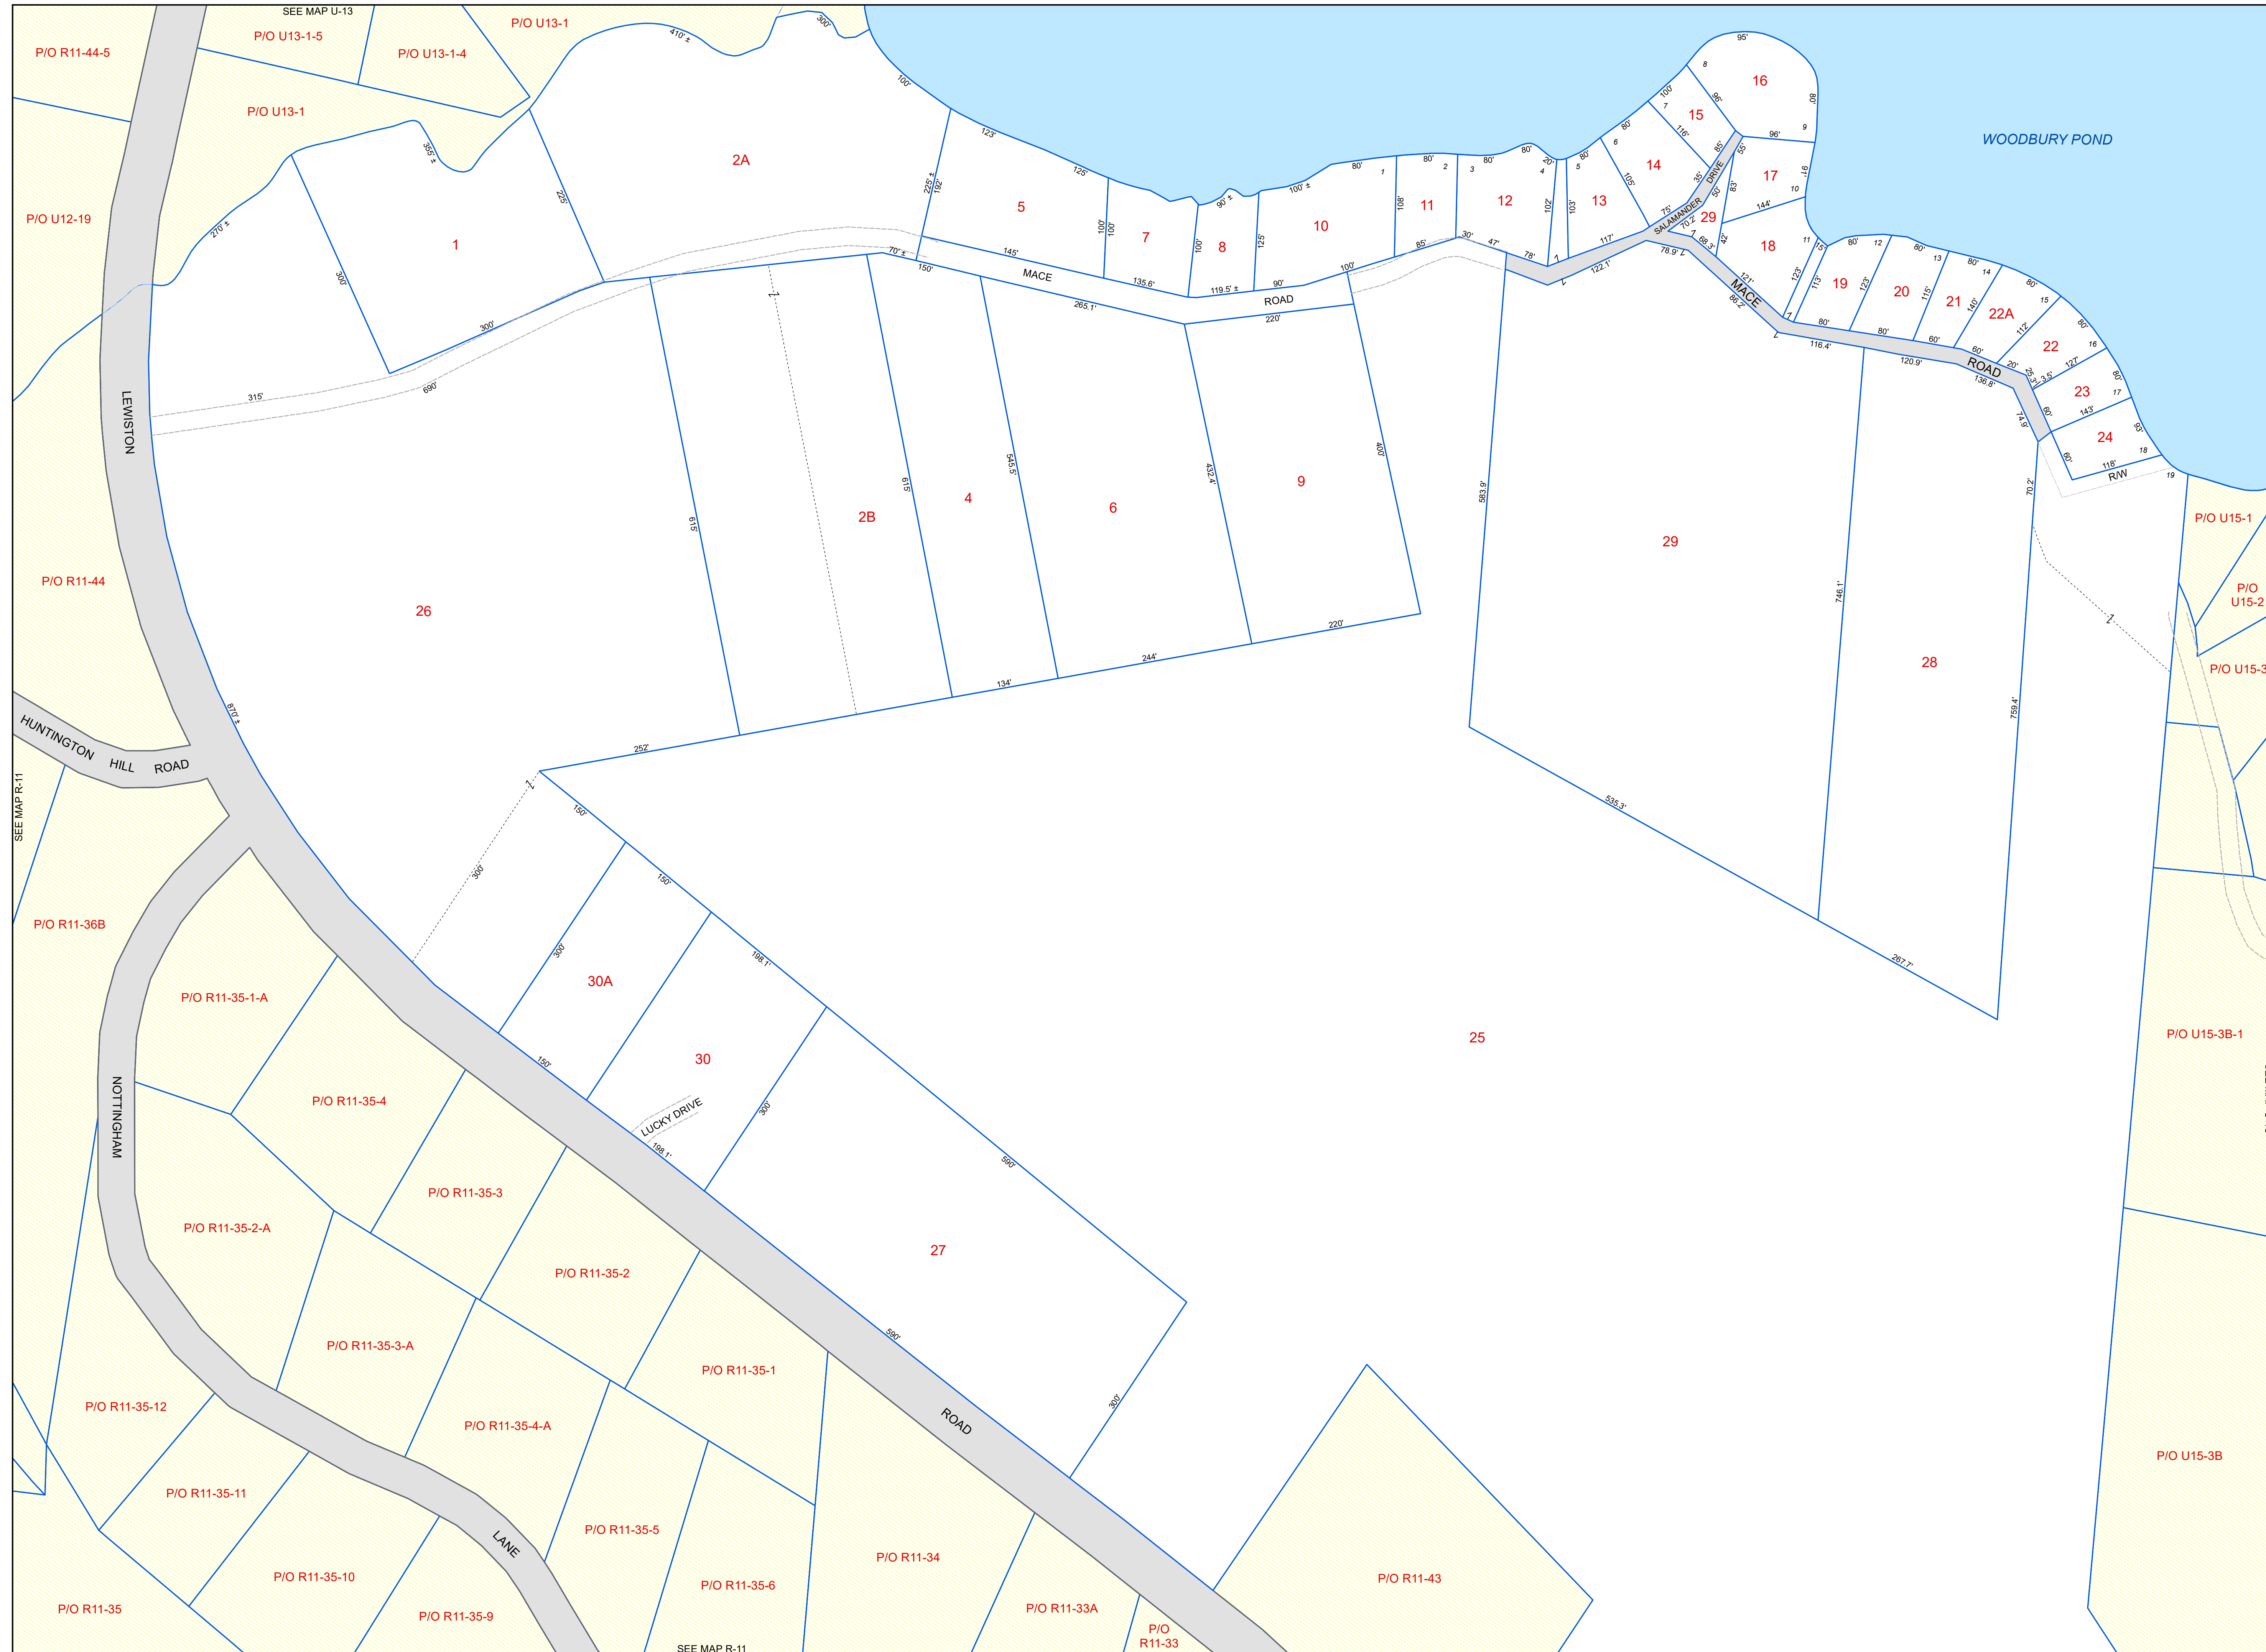

LITCHFIELD

Kennebec County, ME

LEGEND

- PROPERTY LINE
- PUBLIC RIGHT-OF-WAY
- PRIVATE RIGHT-OF-WAY
- HISTORIC/SUBDIVISION LINE
- EASEMENT
- STREAMS
- PARCEL HOOK
- PARCEL ID NUMBER
- SURVEY DIMENSION (FEET)
- SURVEY LOT NUMBER
- HYDROLOGY
- WETLANDS

The information on this map is for assessment purposes only, is not a legal survey, and is not intended to be used for conveyance.

SCALE: 1 in = 100 ft

Original map created by John E. O'Donnell & Associates, Inc. Map updated by LatLong Logic, LLC (April 2021)

Print Date: 11/19/2021

Litchfield Assessor's Office
2400 Hallowell Road
Litchfield, Maine 04350
(207) 268-4721

Tax Map U14

SEE MAP U-13
SEE MAP R-11
SEE MAP R-11
SEE MAP R-11
SEE MAP R-11

SEE MAP U-15
SEE MAP U-15
SEE MAP U-15