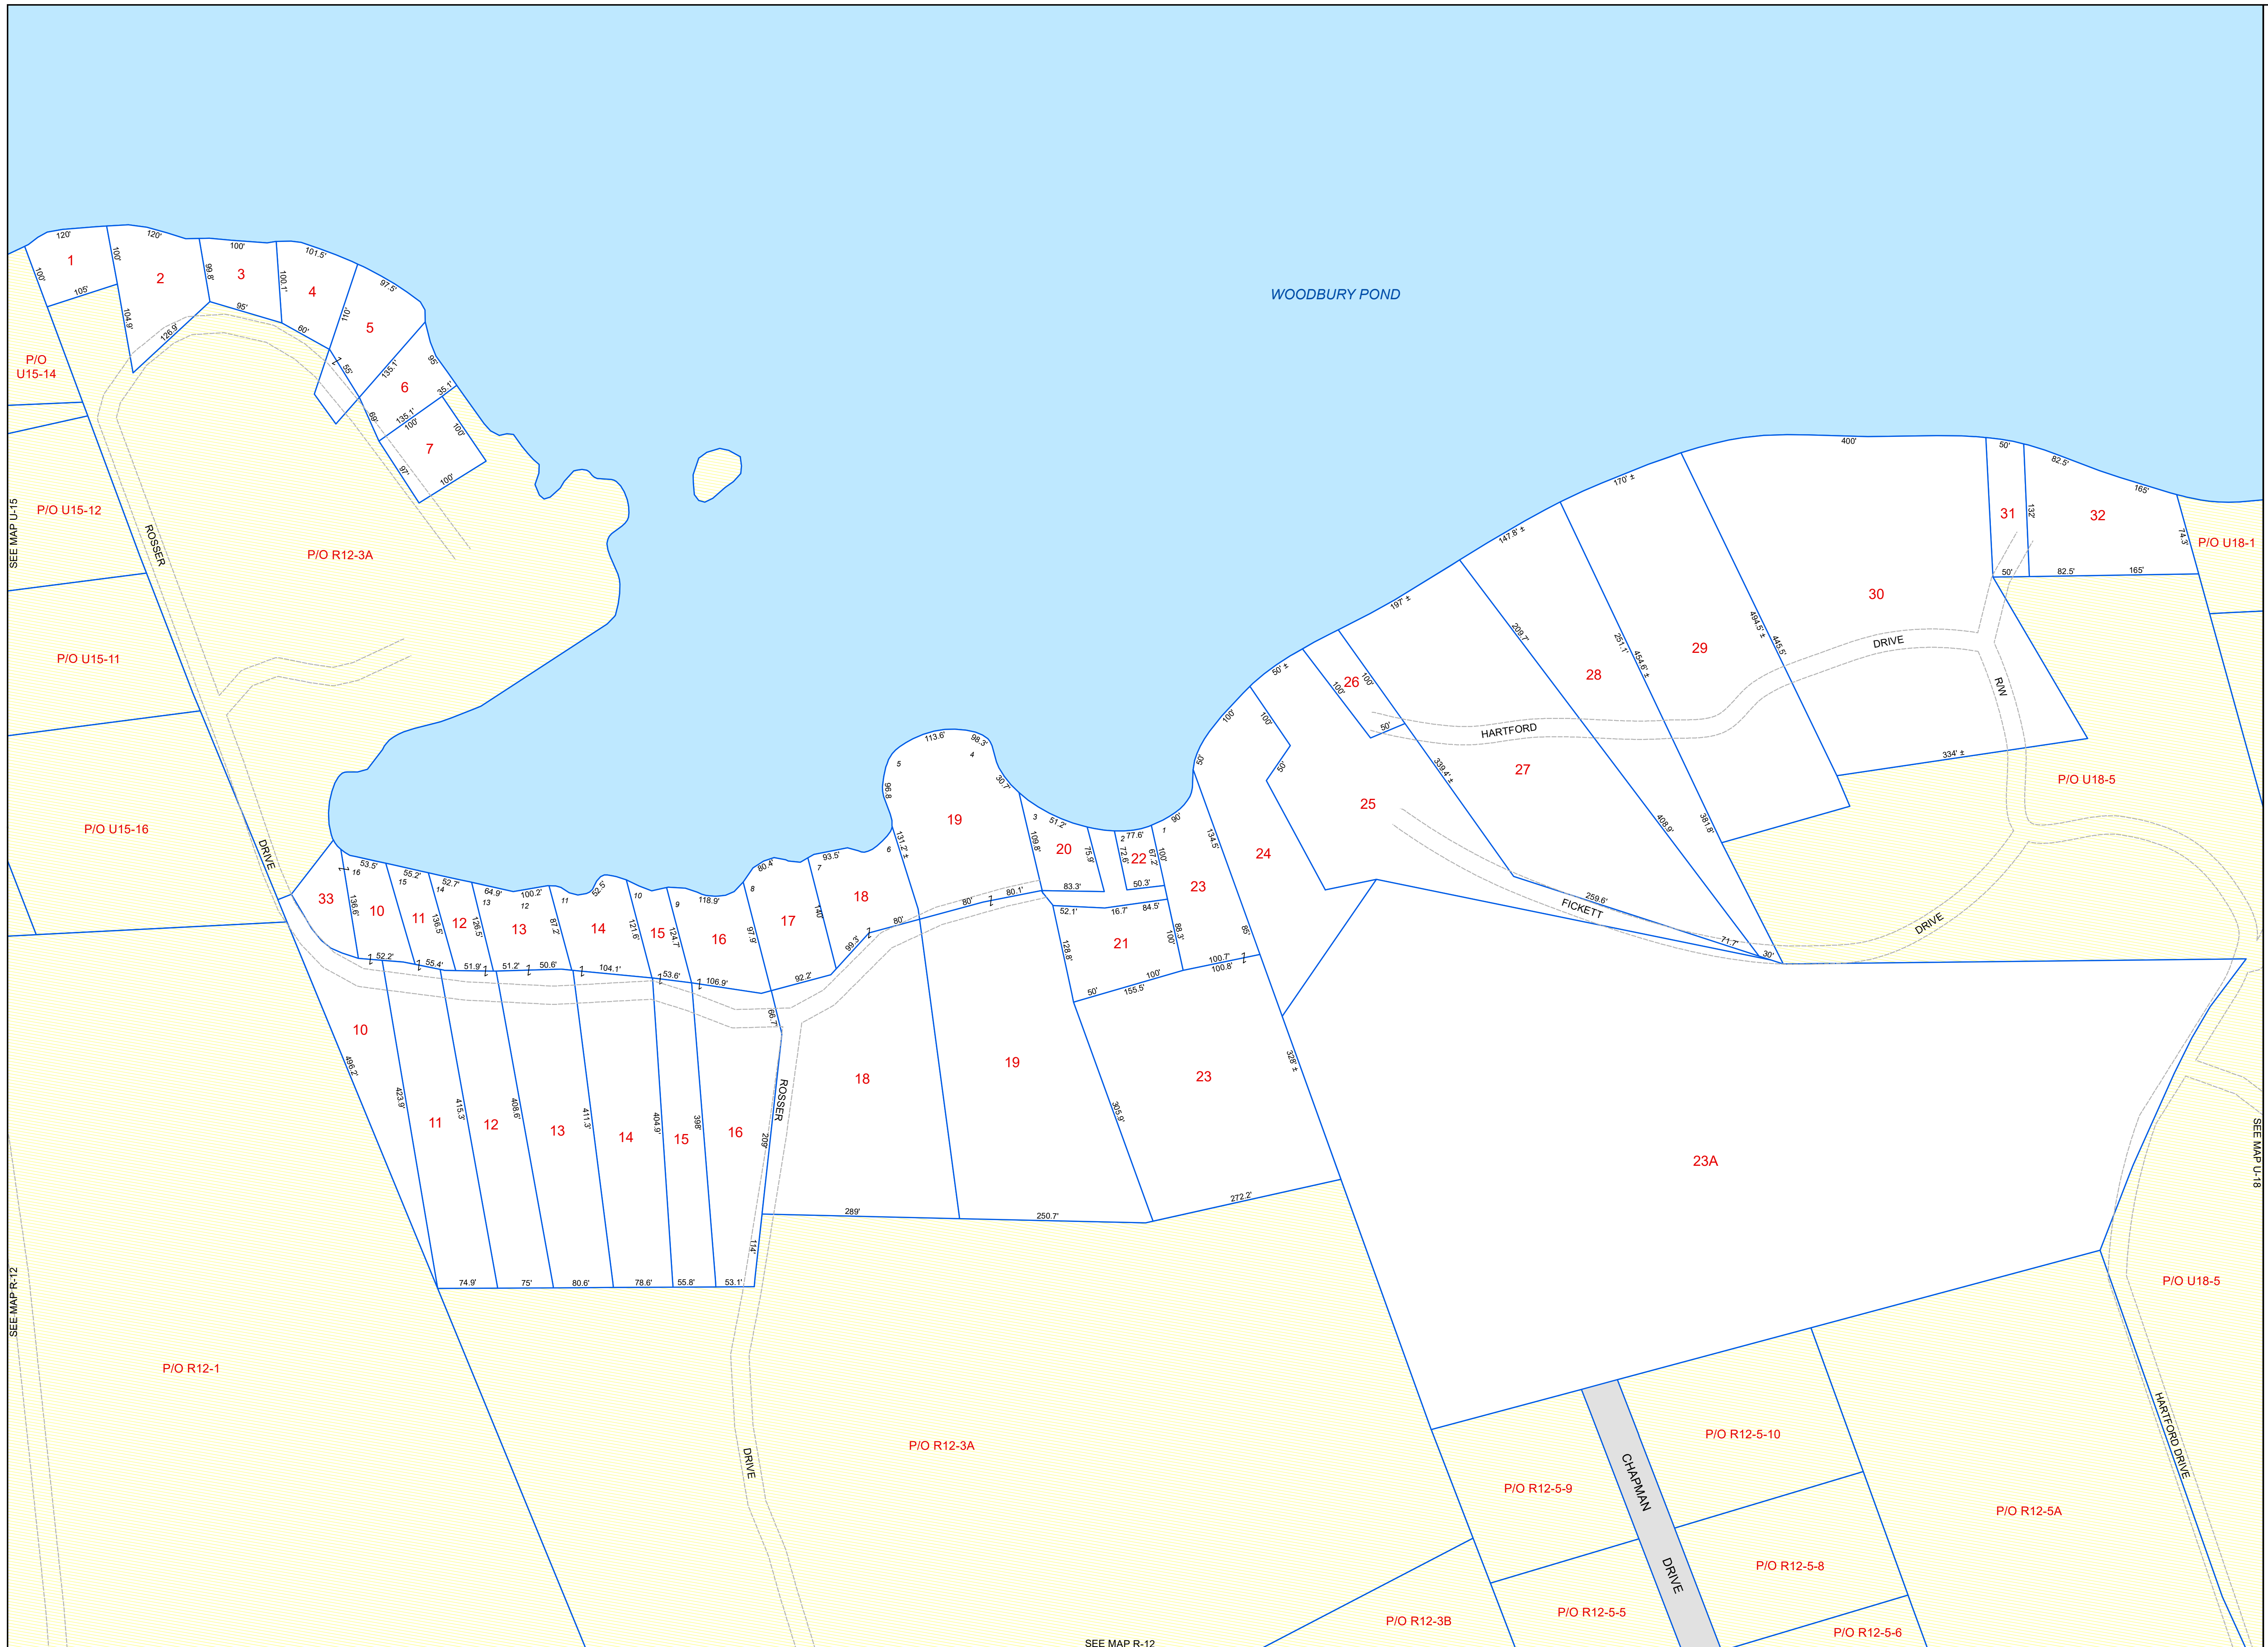

LITCHFIELD

Kennebec County, ME

LEGEND

- PROPERTY LINE
- PUBLIC RIGHT-OF-WAY
- PRIVATE RIGHT-OF-WAY
- HISTORIC/SUBDIVISION LINE
- EASEMENT
- STREAMS
- PARCEL HOOK
- PARCEL ID NUMBER
- SURVEY DIMENSION (FEET)
- SURVEY LOT NUMBER
- HYDROLOGY
- WETLANDS

The information on this map is for assessment purposes only, is not a legal survey, and is not intended to be used for conveyance.

SCALE: 1 in = 100 ft

Original map created by John E. O'Donnell & Associates, Inc. Map updated by LatLong Logic, LLC (April 2021)

Print Date: 11/19/2021

Litchfield Assessor's Office
2400 Hallowell Road
Litchfield, Maine 04350
(207) 268-4721

Tax Map U17

SEE MAP R-12

SEE MAP R-12

SEE MAP U-18

SEE MAP U-18

SEE MAP U-15

SEE MAP U-14