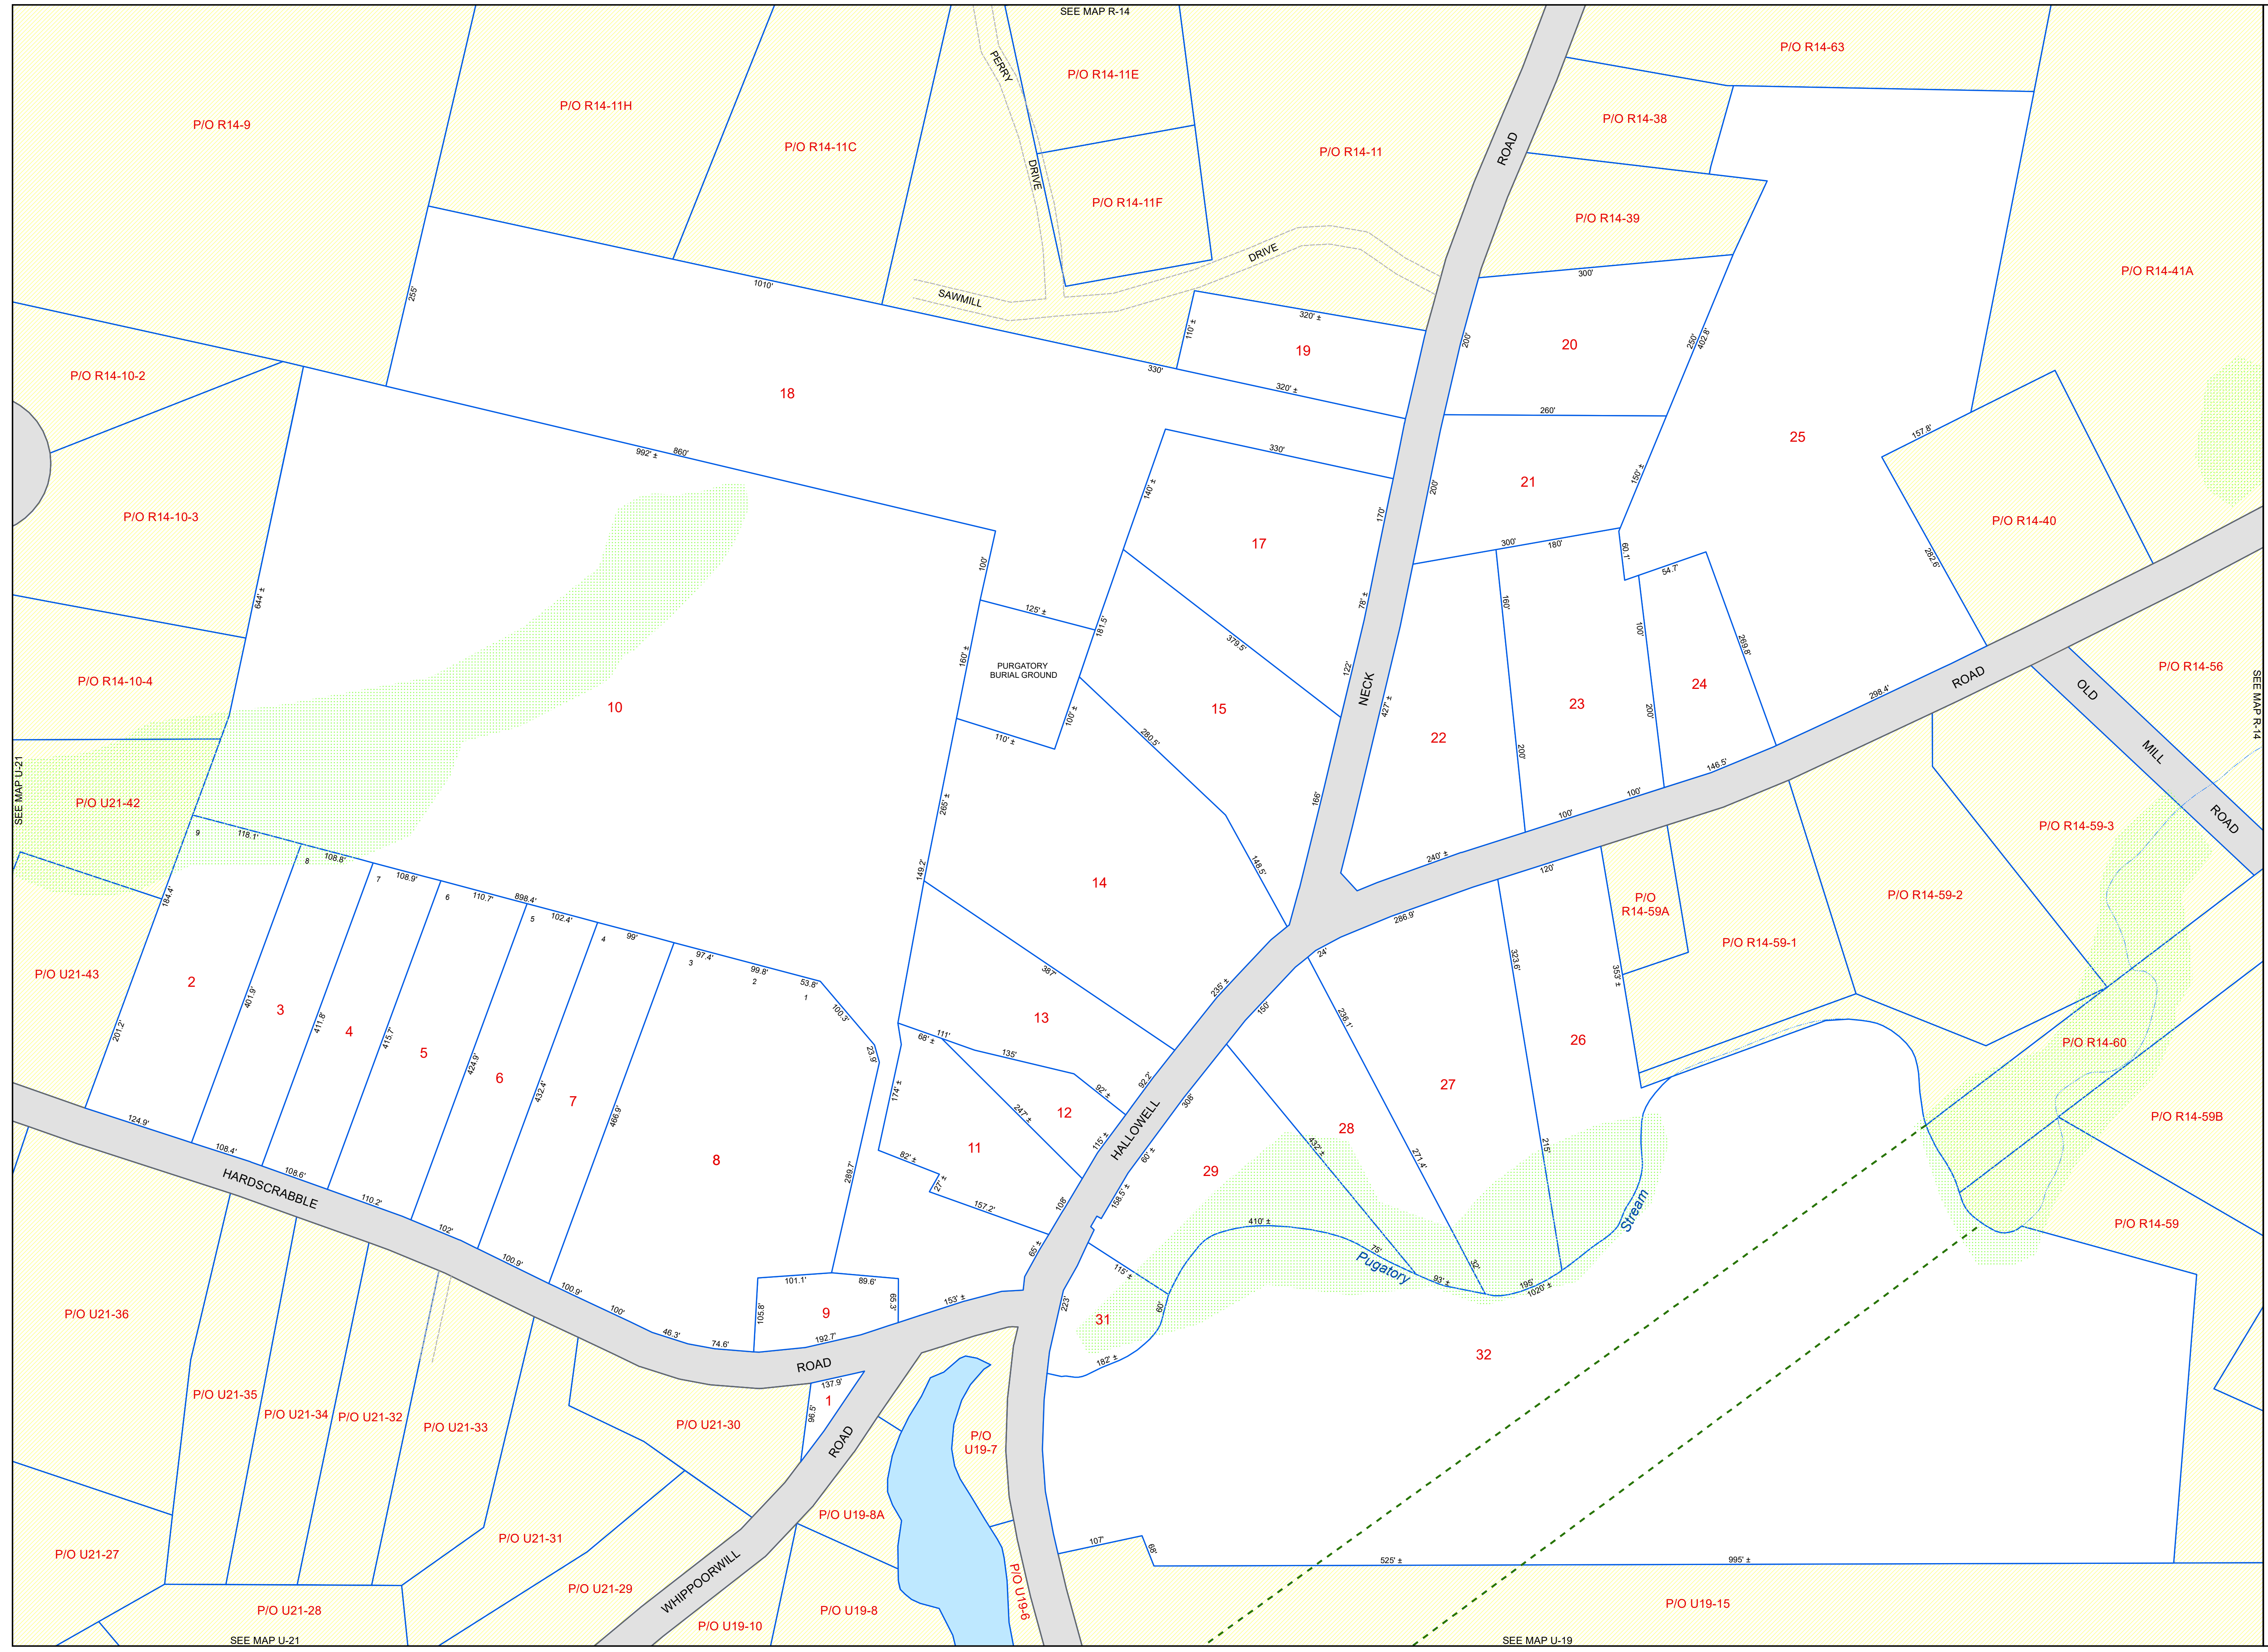

LITCHFIELD

Kennebec County, ME

LEGEND

- PROPERTY LINE
- PUBLIC RIGHT-OF-WAY
- PRIVATE RIGHT-OF-WAY
- HISTORIC/SUBDIVISION LINE
- EASEMENT
- STREAMS
- PARCEL HOOK
- 2-1 PARCEL ID NUMBER
- 150' SURVEY DIMENSION (FEET)
- 1 SURVEY LOT NUMBER
- HYDROLOGY
- WETLANDS

The information on this map is for assessment purposes only, is not a legal survey, and is not intended to be used for conveyance.

SCALE: 1 in = 100 ft

Original map created by John E. O'Donnell & Associates, Inc. Map updated by LatLong Logic, LLC (April 2021)

Print Date: 11/19/2021

Litchfield Assessor's Office
2400 Hollowell Road
Litchfield, Maine 04350
(207) 268-4721

Tax Map U20

SEE MAP U-21

SEE MAP R-14

SEE MAP R-14

SEE MAP R-14

SEE MAP U-19

SEE MAP U-21