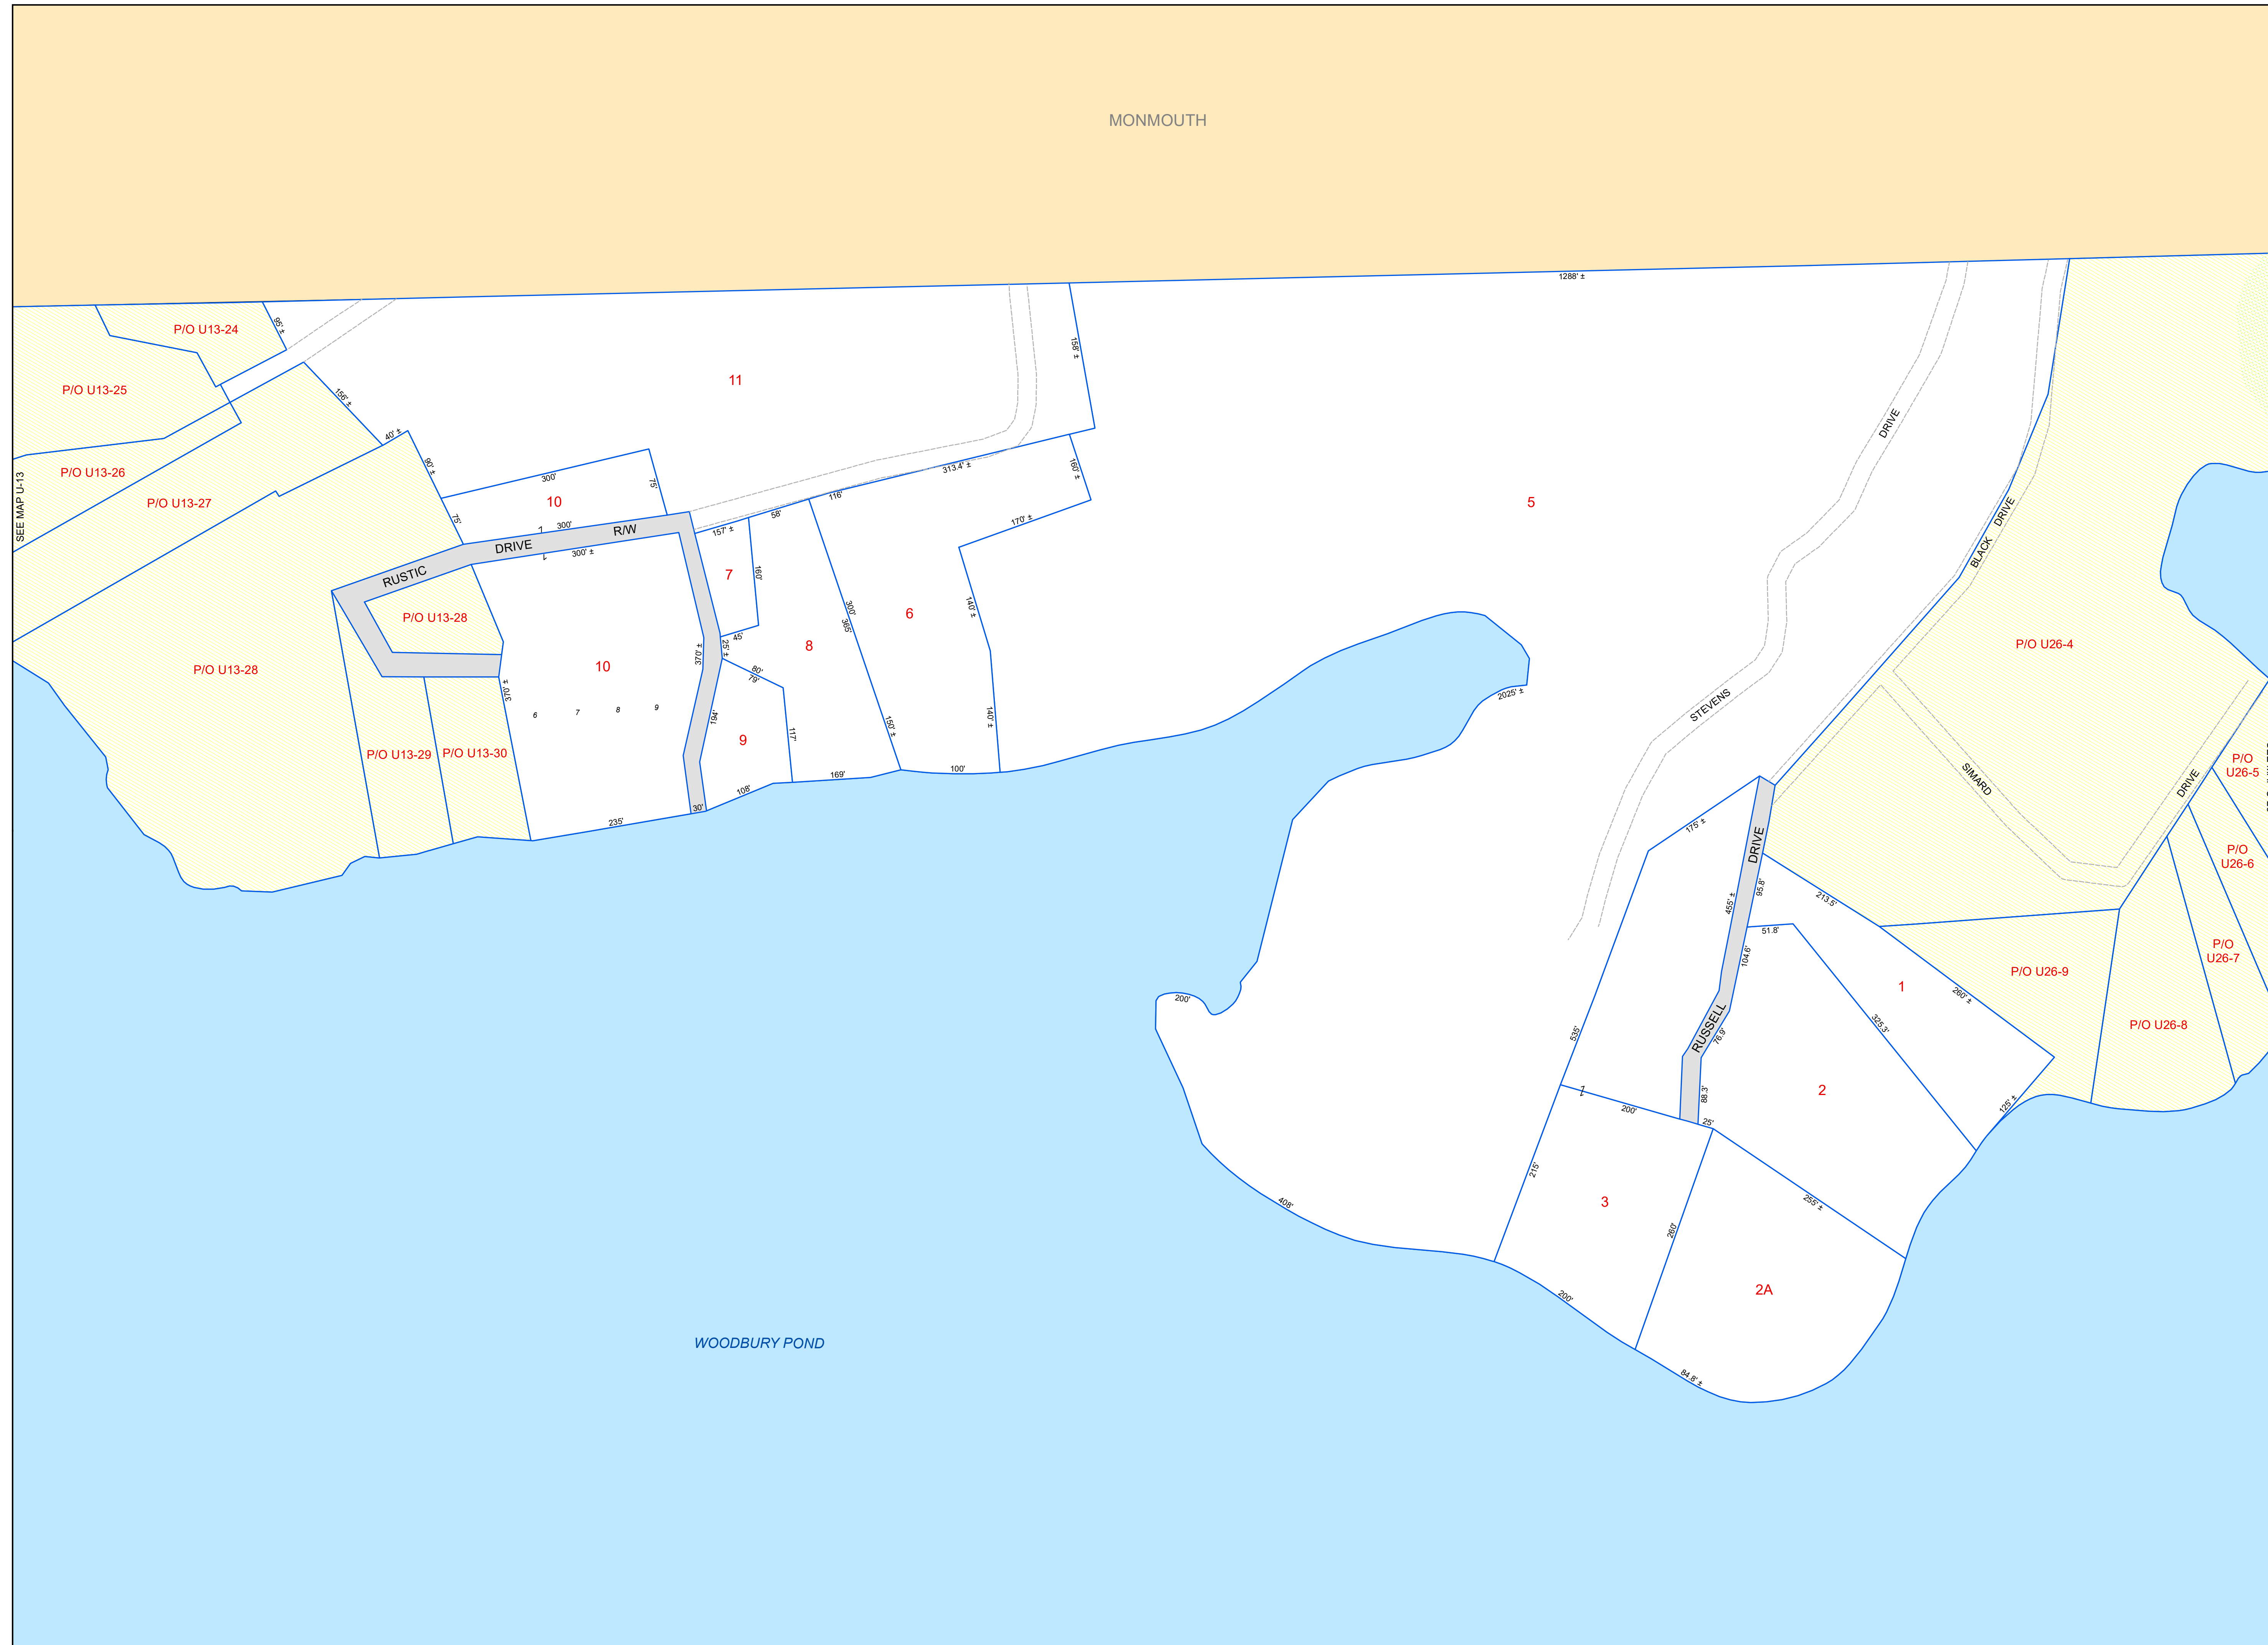

LITCHFIELD

Kennebec County, ME

LEGEND

- PROPERTY LINE
- PUBLIC RIGHT-OF-WAY
- PRIVATE RIGHT-OF-WAY
- HISTORIC/SUBDIVISION LINE
- EASEMENT
- STREAMS
- PARCEL HOOK
- PARCEL ID NUMBER
- SURVEY DIMENSION (FEET)
- SURVEY LOT NUMBER
- HYDROLOGY
- WETLANDS

The information on this map is for assessment purposes only, is not a legal survey, and is not intended to be used for conveyance.

SCALE: 1 in = 100 ft

Original map created by John E. O'Donnell & Associates, Inc.
Map updated by LatLong Logic, LLC
(April 2021)

Print Date: 11/19/2021

Litchfield Assessor's Office
2400 Hallowell Road
Litchfield, Maine 04350
(207) 268-4721

Tax Map U27

MONMOUTH

SEE MAP U-13

SEE MAP U-26