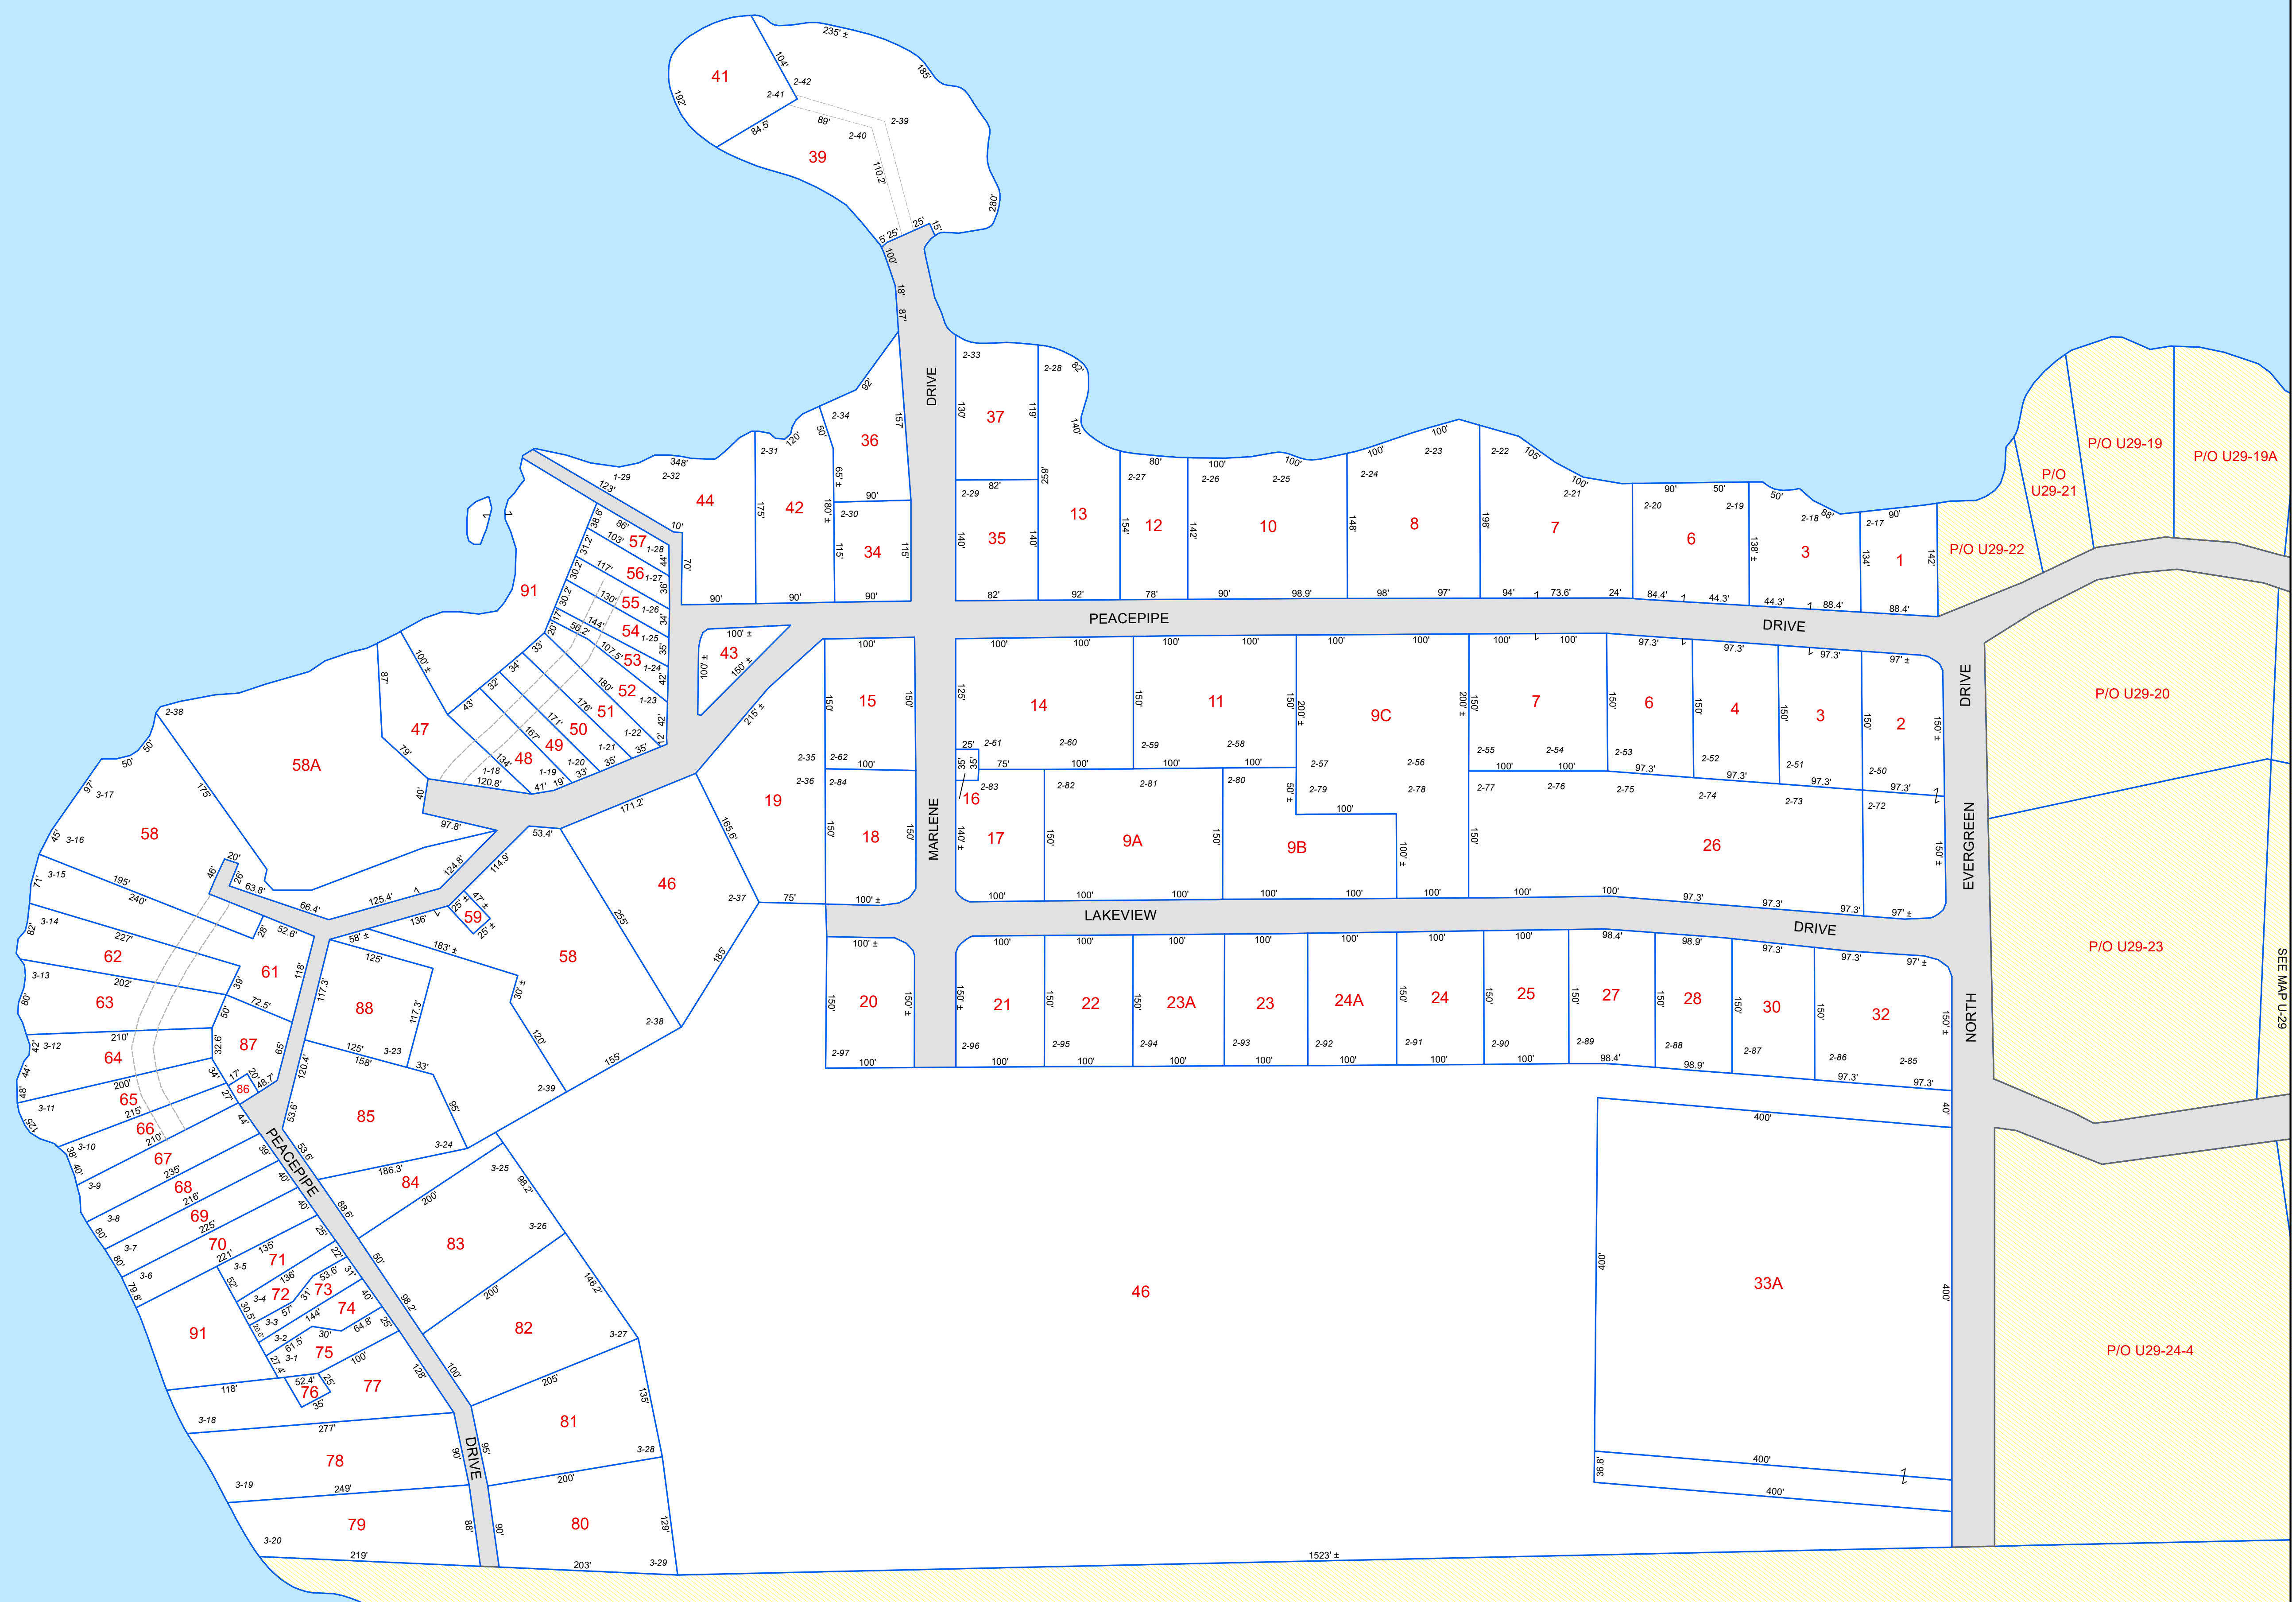

LITCHFIELD

Kennebec County, ME

LEGEND

- PROPERTY LINE
- PUBLIC RIGHT-OF-WAY
- PRIVATE RIGHT-OF-WAY
- HISTORIC/SUBDIVISION LINE
- EASEMENT
- STREAMS
- PARCEL HOOK
- PARCEL ID NUMBER
- SURVEY DIMENSION (FEET)
- SURVEY LOT NUMBER
- HYDROLOGY
- WETLANDS

The information on this map is for assessment purposes only, is not a legal survey, and is not intended to be used for conveyance.

SCALE: 1 in = 100 ft

Original map created by John E. O'Donnell & Associates, Inc. Map updated by LatLong Logic, LLC (April 2021)

Print Date: 11/19/2021

Litchfield Assessor's Office
2400 Hallowell Road
Litchfield, Maine 04350
(207) 268-4721

Tax Map U28

COBBOSSECONTEE LAKE

P/O R14-1-11

SEE MAP R-14

SEE MAP U-29