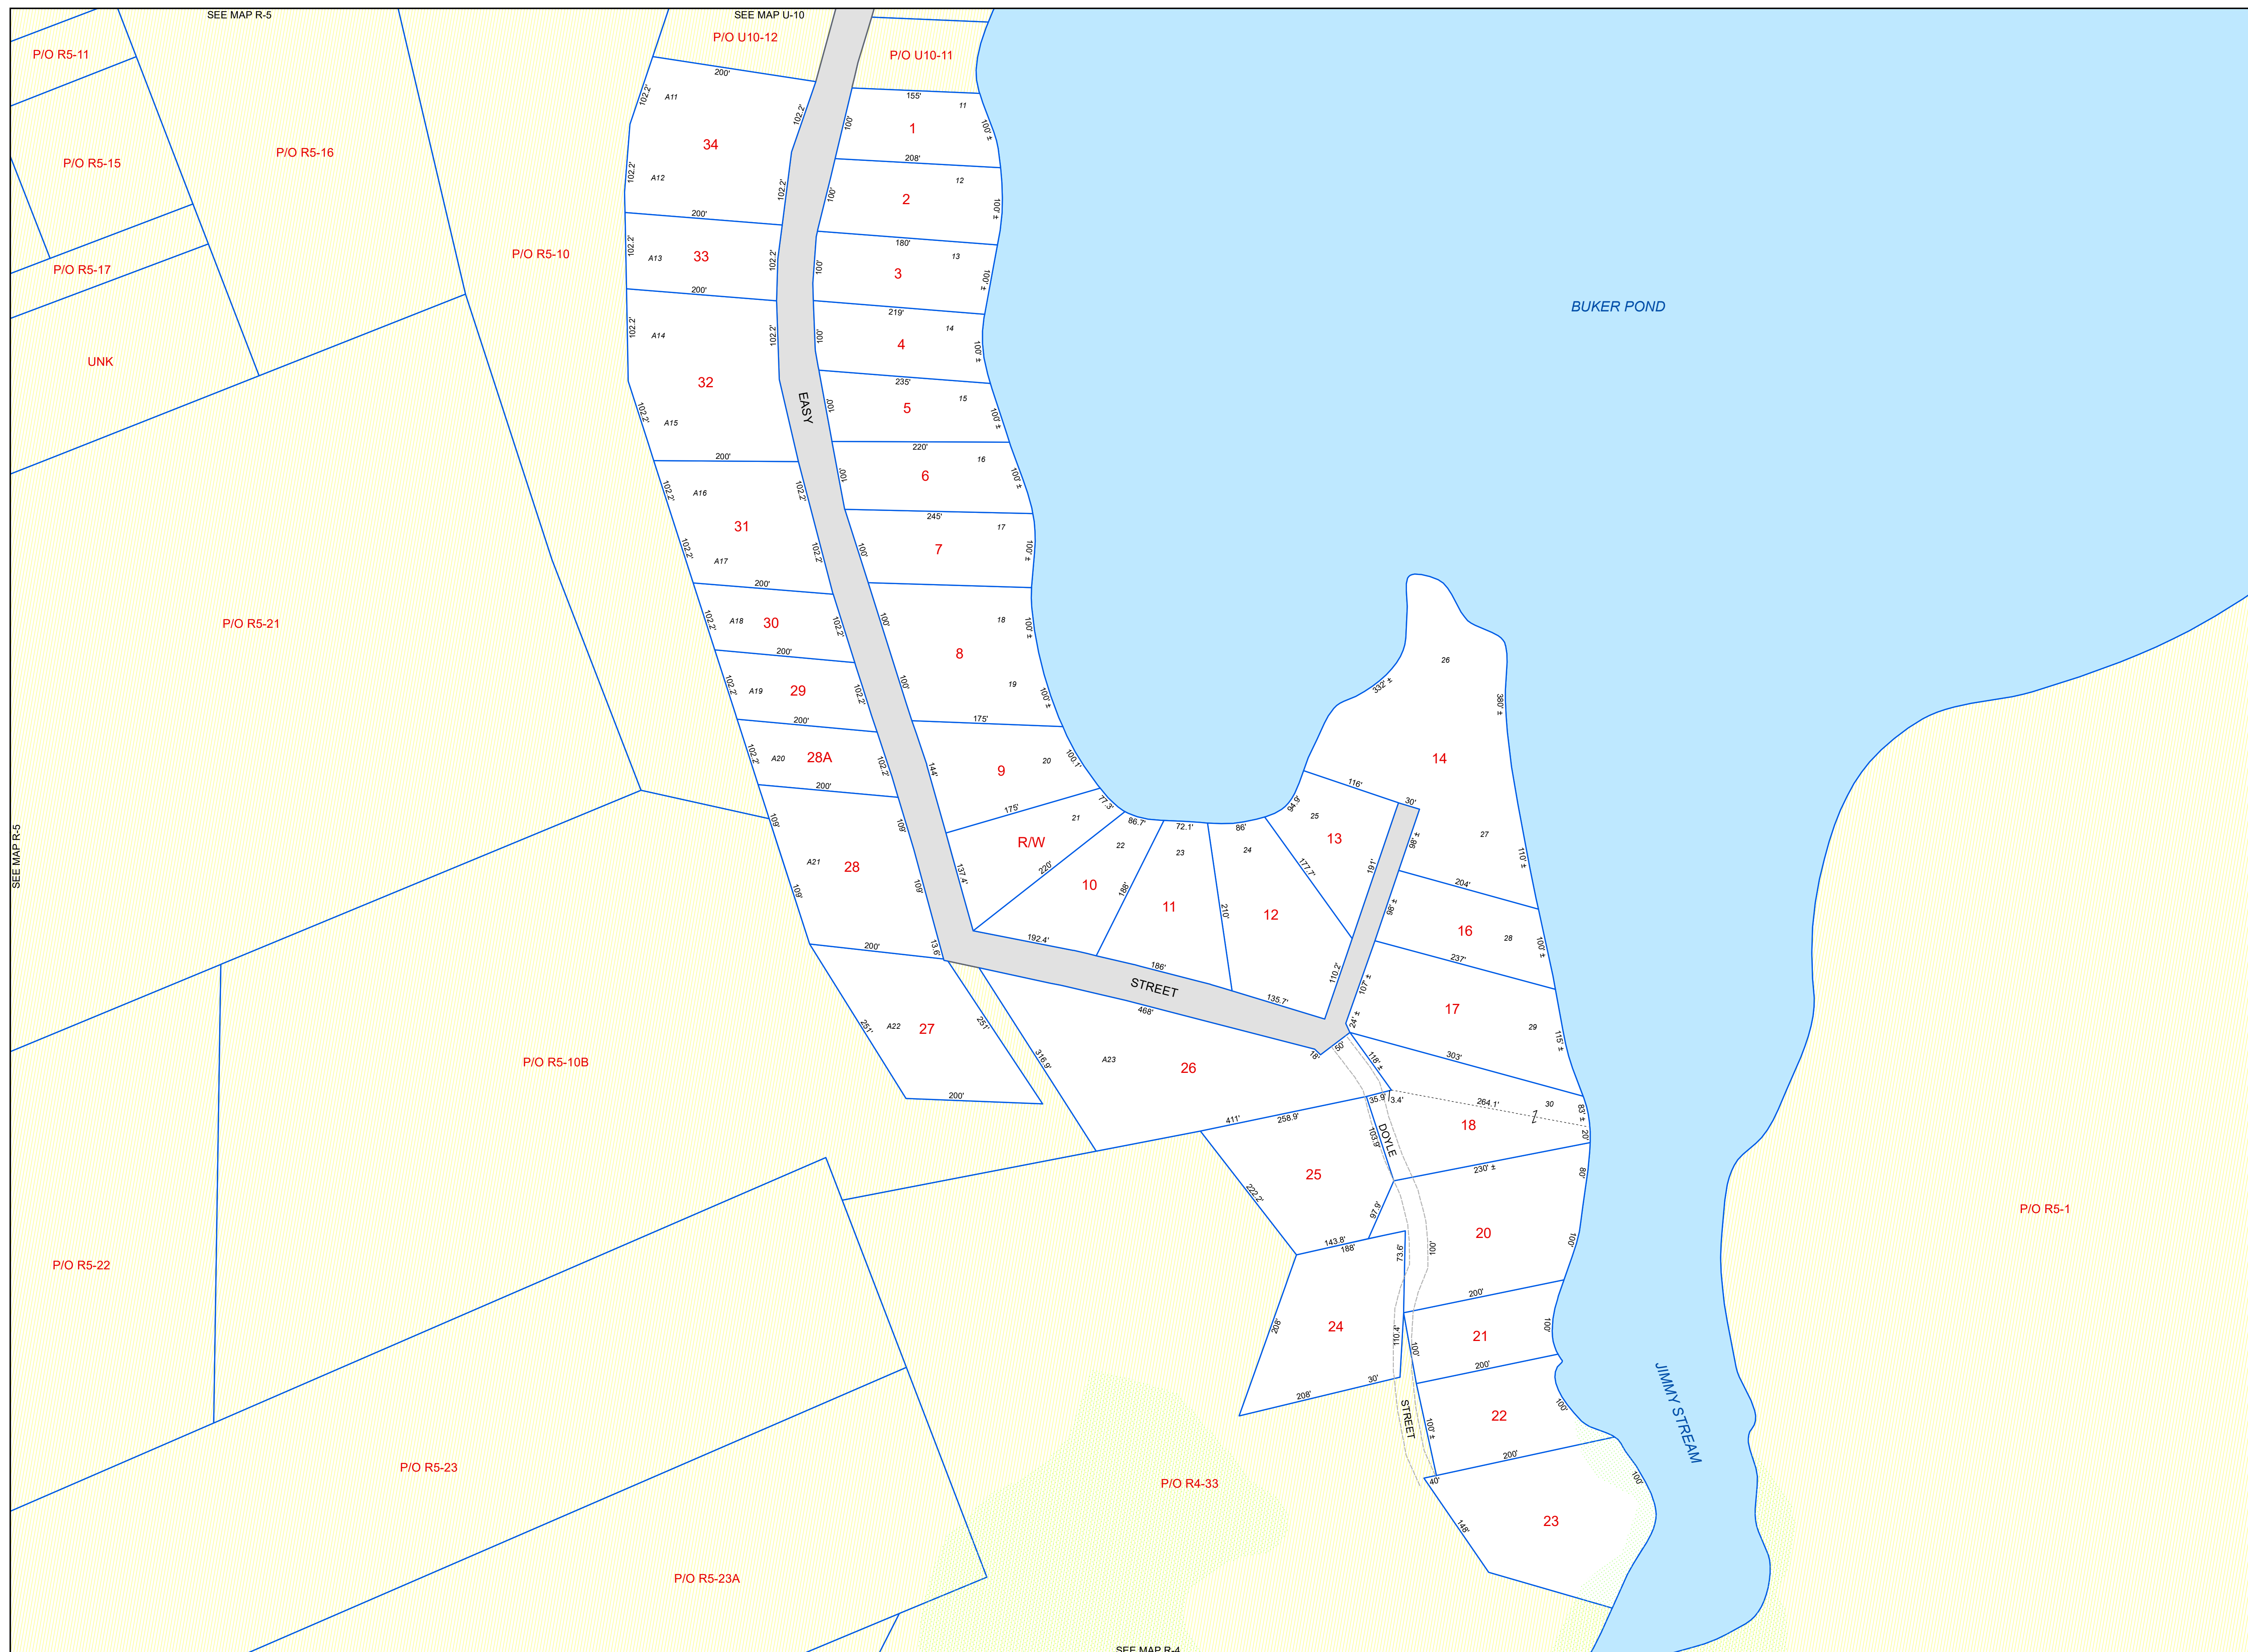

## LEGEND

- PROPERTY LINE
- PUBLIC RIGHT-OF-WAY
- PRIVATE RIGHT-OF-WAY
- HISTORIC/SUBDIVISION LINE
- EASEMENT
- STREAMS
- PARCEL HOOK
- PARCEL ID NUMBER
- SURVEY DIMENSION (FEET)
- SURVEY LOT NUMBER
- HYDROLOGY
- WETLANDS

The information on this map is for assessment purposes only, is not a legal survey, and is not intended to be used for conveyance.

SCALE: 1 in = 100 ft

Original map created by John E. O'Donnell & Associates, Inc.  
Map updated by LatLong Logic, LLC (April 2021)

## Tax Map U9

SEE MAP R-5

SEE MAP R-5

SEE MAP R-5

SEE MAP R-4